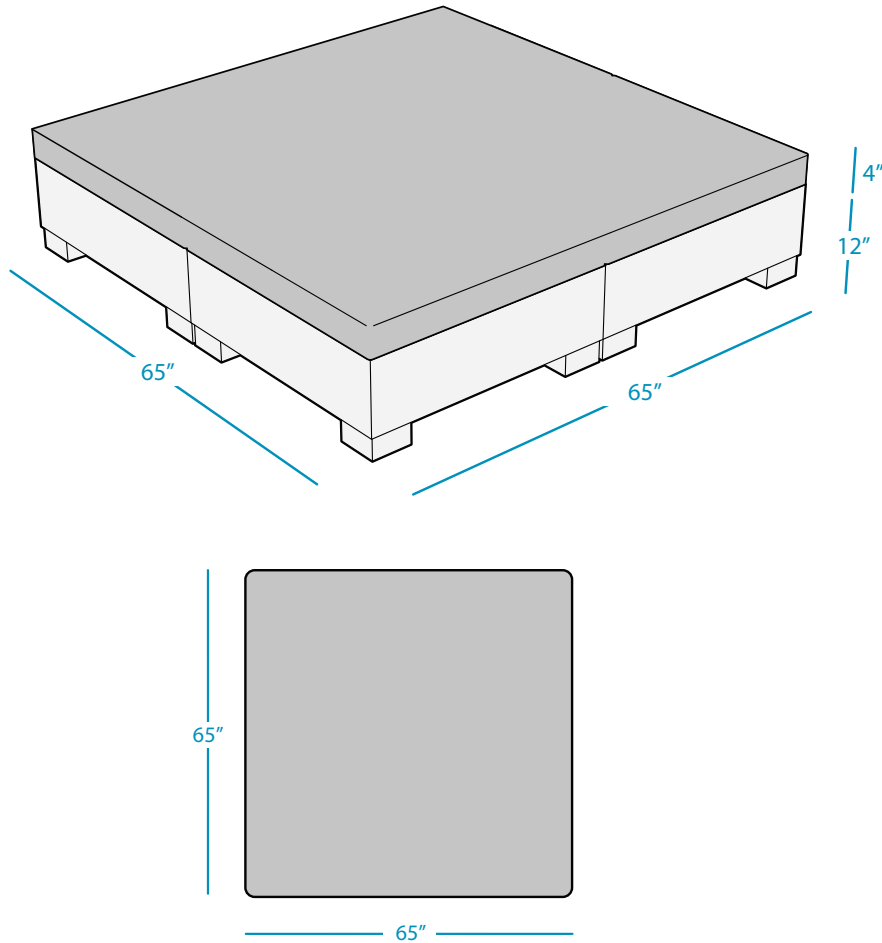

AFFINITY

SQUARE SUNBED W/ FLAT CUSHION

SPECIFICATIONS

DESIGNED FOR USE IN UP TO 10" OF WATER OR ON-DECK

WEIGHT EMPTY: 152 LBS | WEIGHT FULL: 1344 LBS

FEATURES

- Perfect for residential or commercial settings
- Can be used in-pool in up to 10" of water
- Withstands outdoor environment without swelling, splintering, fading, or warping
- Base crafted of a UV16 rated resin, color stabilized for up to 16,000 hours of direct sunlight
- High quality cushions made of outdoor fabrics and EZ-Dri foam, allowing fast water drainage and air circulation
- Optional threaded plug system adds weight for in-water or anchored applications