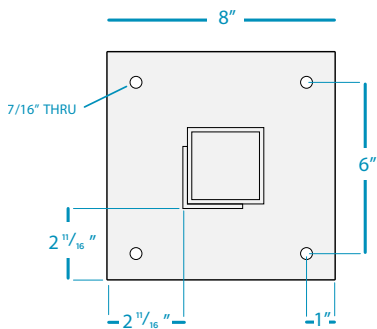

## MODERN SPECIFICATIONS

BASE PLATE  
TOP VIEW

ACCENT CURTAINS (optional)  
Individual curtain width: 27"

## MODERN SPECIFICATIONS

14' x 14' CABANA

12' x 12' CABANA

10' x 10' CABANA

8' x 8' CABANA