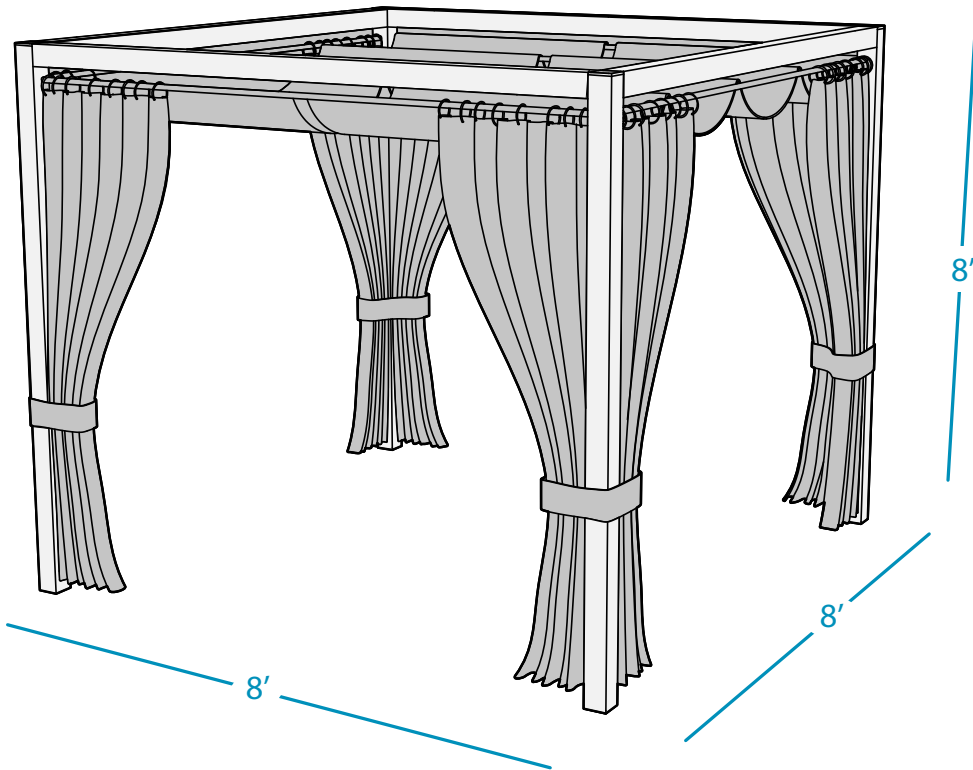

## MODERN SPECIFICATIONS

BASE PLATE  
TOP VIEW

ACCENT CURTAINS (optional)  
Individual curtain width: 27"

### FRAME

- 3" square, powder coated aluminum frame
- Solid, heavy duty construction designed to withstand the outdoor environment
- Stainless steel hardware
- Base plates included
- Over 100 powder coat frame colors

## MODERN SPECIFICATIONS

14' x 14' CABANA

12' x 12' CABANA

10' x 10' CABANA

8' x 8' CABANA