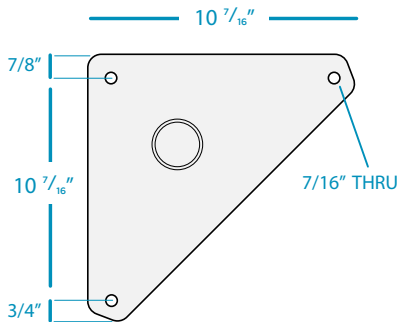

### SPECIFICATIONS

BASE PLATE  
TOP VIEW

ACCENT CURTAINS (optional)  
Individual curtain width: 27"

### SPECIFICATIONS

---

14' x 14' CABANA

12' x 12' CABANA

10' x 10' CABANA

8' x 8' CABANA