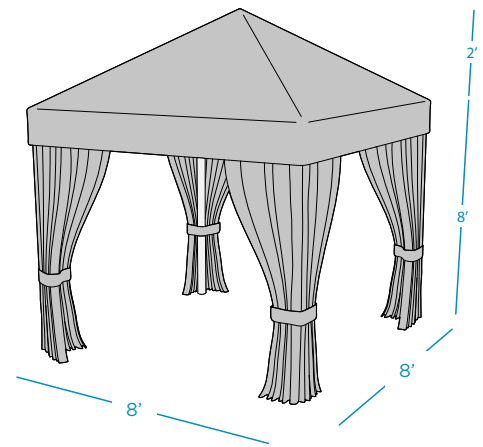

### SPECIFICATIONS

BASE PLATE  
TOP VIEW

ACCENT CURTAINS (optional)  
Individual curtain width: 27"

### SPECIFICATIONS

---

14' x 14' CABANA

12' x 12' CABANA

10' x 10' CABANA

8' x 8' CABANA