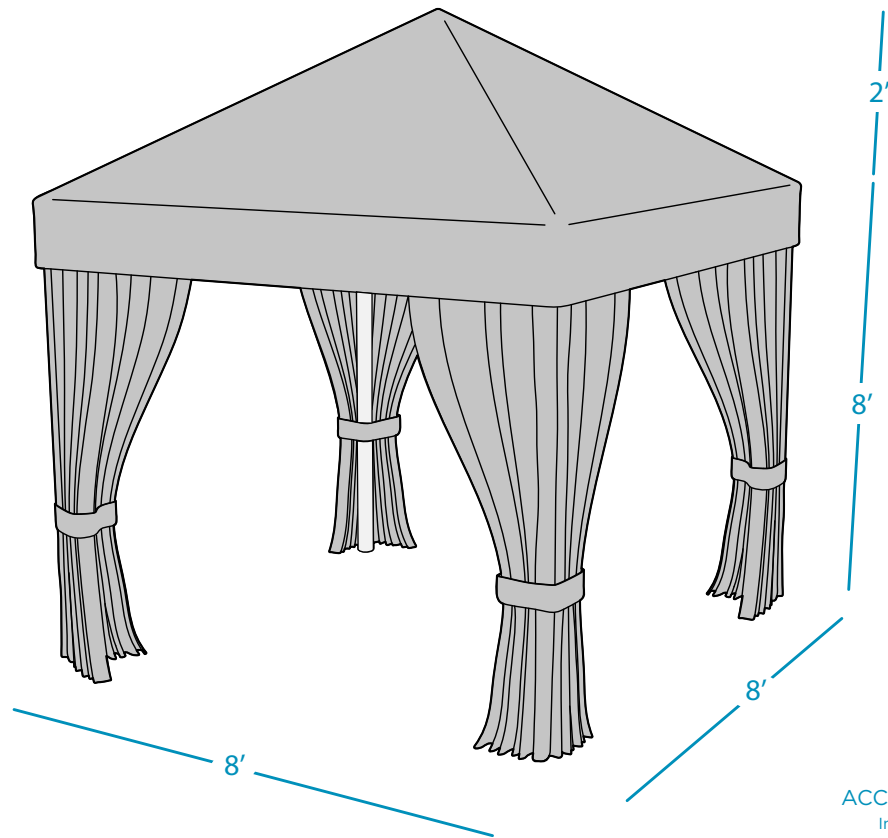

# CABANA

### SPECIFICATIONS

BASE PLATE  
TOP VIEW

ACCENT CURTAINS (optional)  
Individual curtain width: 27"

#### FRAME

- 2" round, powder coated aluminum frame
- Solid, heavy duty construction designed to withstand the outdoor environment
- Plastic hardware
- Base plates included
- Over 100 powder coat frame colors

### SPECIFICATIONS

---

14' x 14' CABANA

12' x 12' CABANA

10' x 10' CABANA

8' x 8' CABANA