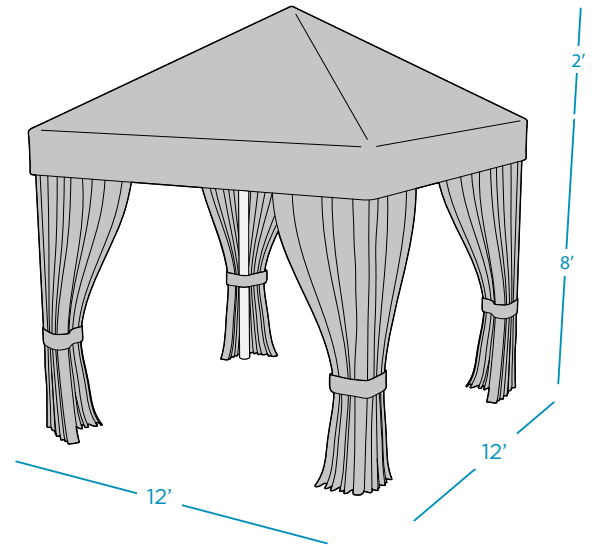

### SPECIFICATIONS

BASE PLATE  
TOP VIEW

ACCENT CURTAINS (optional)  
Individual curtain width: 27"

# CABANA

### SPECIFICATIONS

---

14' x 14' CABANA

12' x 12' CABANA

10' x 10' CABANA

8' x 8' CABANA