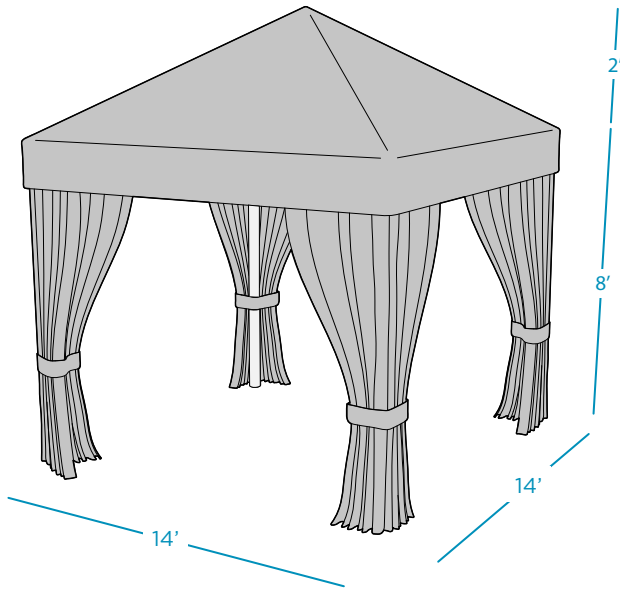

### SPECIFICATIONS

BASE PLATE  
TOP VIEW

ACCENT CURTAINS (optional)  
Individual curtain width: 27"

### SPECIFICATIONS

---

14' x 14' CABANA

12' x 12' CABANA

10' x 10' CABANA

8' x 8' CABANA