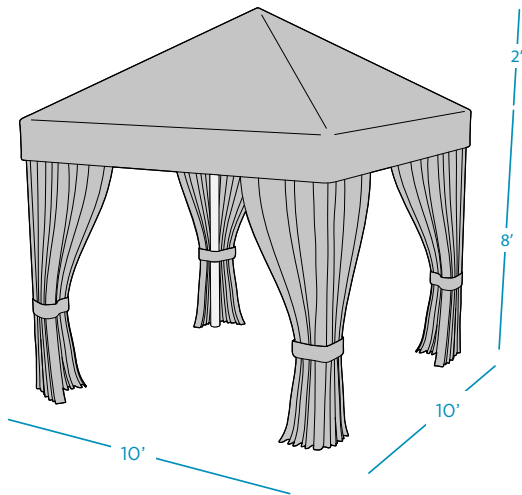

### SPECIFICATIONS

BASE PLATE  
TOP VIEW

ACCENT CURTAINS (optional)  
Individual curtain width: 27"

### SPECIFICATIONS

---

14' x 14' CABANA

12' x 12' CABANA

10' x 10' CABANA

8' x 8' CABANA