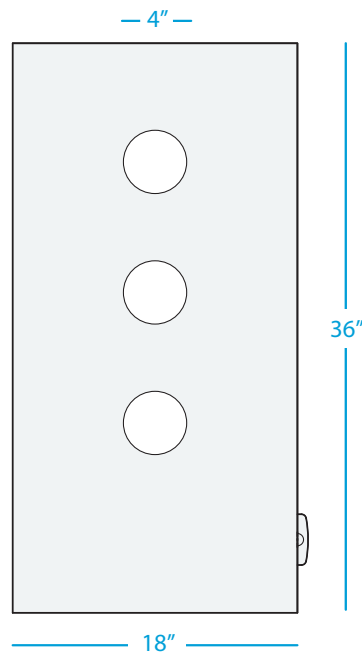

OUTDOOR GAMES

WASHERS

SPECIFICATIONS

WEIGHT: 21 LBS

FEATURES

- Perfect for residential or commercial settings
- Crafted of an extruded, high density polyethylene
- UV stable, moisture and mildew resistant
- Withstands outdoor environment without swelling, splintering, fading, or warping
- Includes 2 washer boards and 8 washers