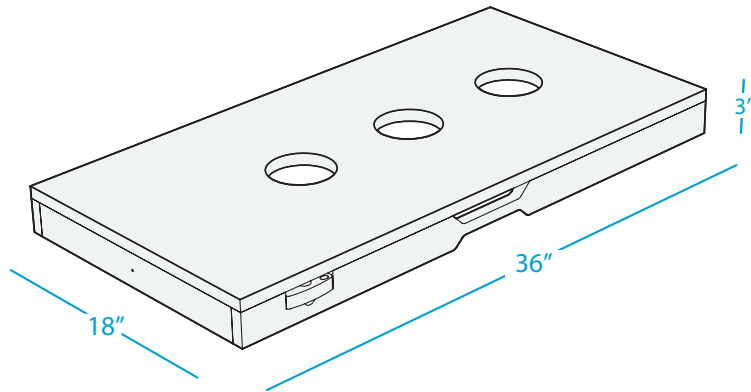

OUTDOOR GAMES

WASHERS

SPECIFICATIONS

WEIGHT: 21 LBS

FEATURES

- Perfect for residential or commercial settings
- Crafted of an extruded, high density polyethylene
- UV stable, moisture and mildew resistant
- Withstands outdoor environment without swelling, splintering, fading, or warping
- Includes 2 washer boards and 8 washers