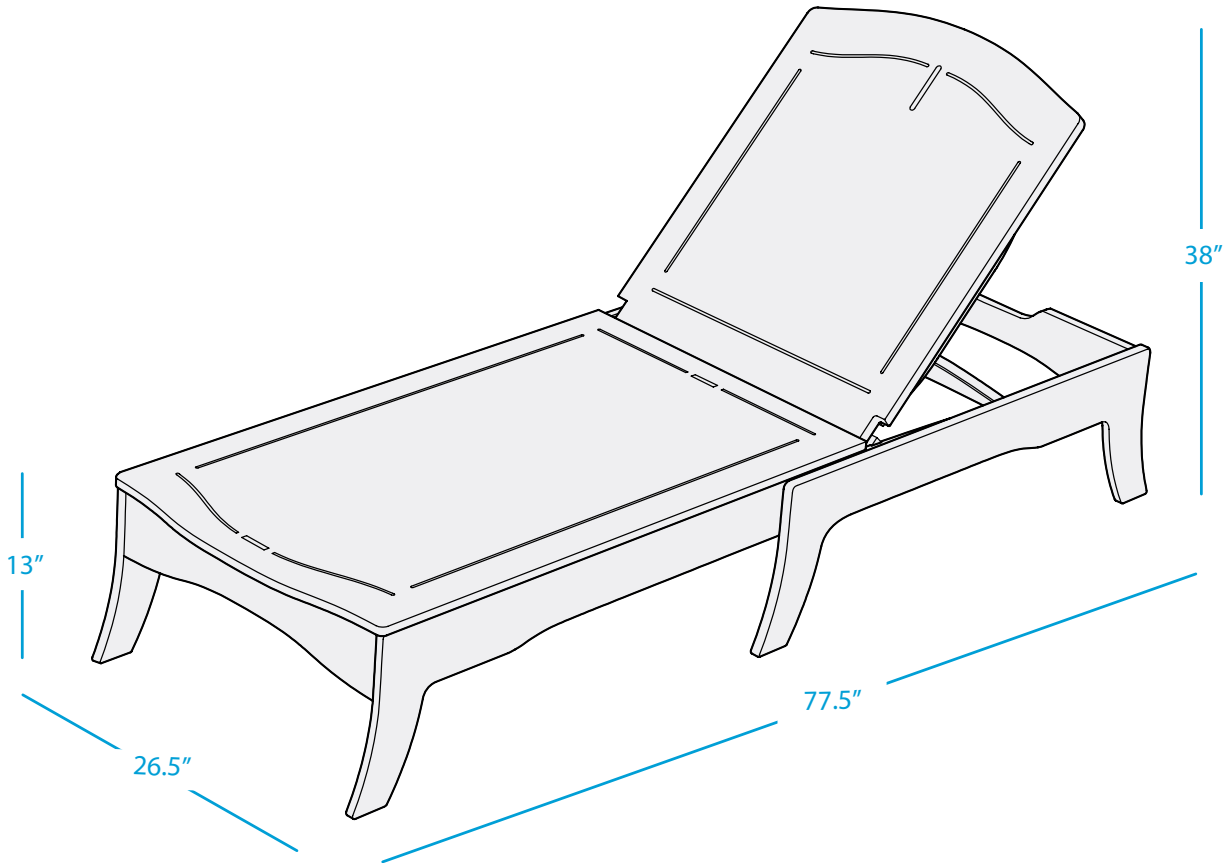

## CHAISE

### SPECIFICATIONS

WEIGHT: 91 LBS