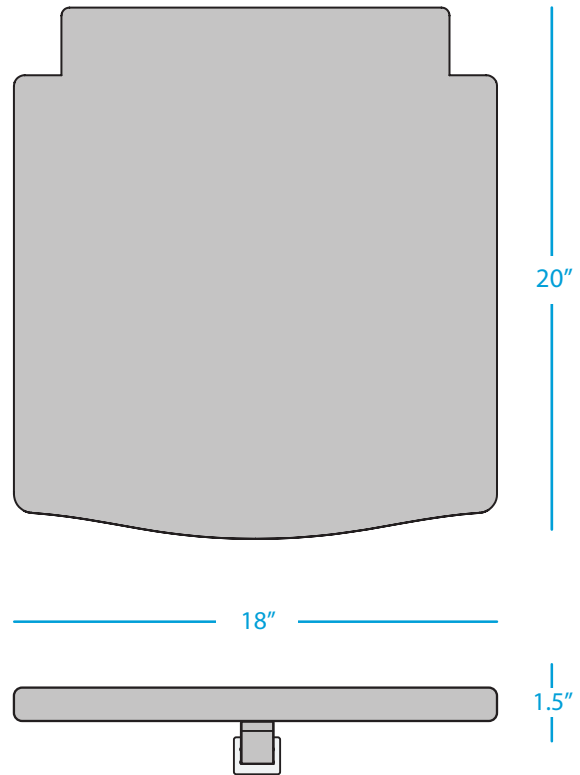

LEGACY

DINING SIDE CHAIR CUSHION

SPECIFICATIONS

WEIGHT: 1 LB

Strap and buckle system for easy attachment to the Chaise. Located on bottom of cushion.

FEATURES

- Designed for the Legacy Dining Side Chair
- Perfect for residential or commercial settings
- Built to withstand the harsh outdoor environment
- Crafted of high quality, outdoor fabrics
- EZ-Dri foam interior allows fast water drainage and air circulation
- Secure in place with easy strap and buckle system
- Adds comfort, style, and convenience