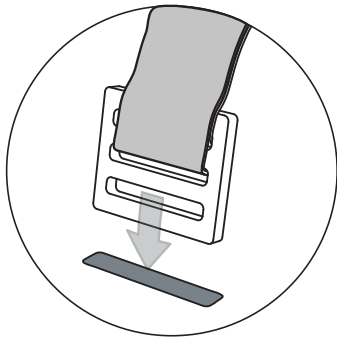

LEGACY

DINING SIDE CHAIR CUSHION

SPECIFICATIONS

WEIGHT: 1 LB

Strap and buckle system for easy attachment to the Chaise. Located on bottom of cushion.

FEATURES

- Designed for the Legacy Dining Side Chair
- Perfect for residential or commercial settings
- Built to withstand the harsh outdoor environment
- Crafted of high quality, outdoor fabrics
- EZ-Dri foam interior allows fast water drainage and air circulation
- Secure in place with easy strap and buckle system
- Adds comfort, style, and convenience