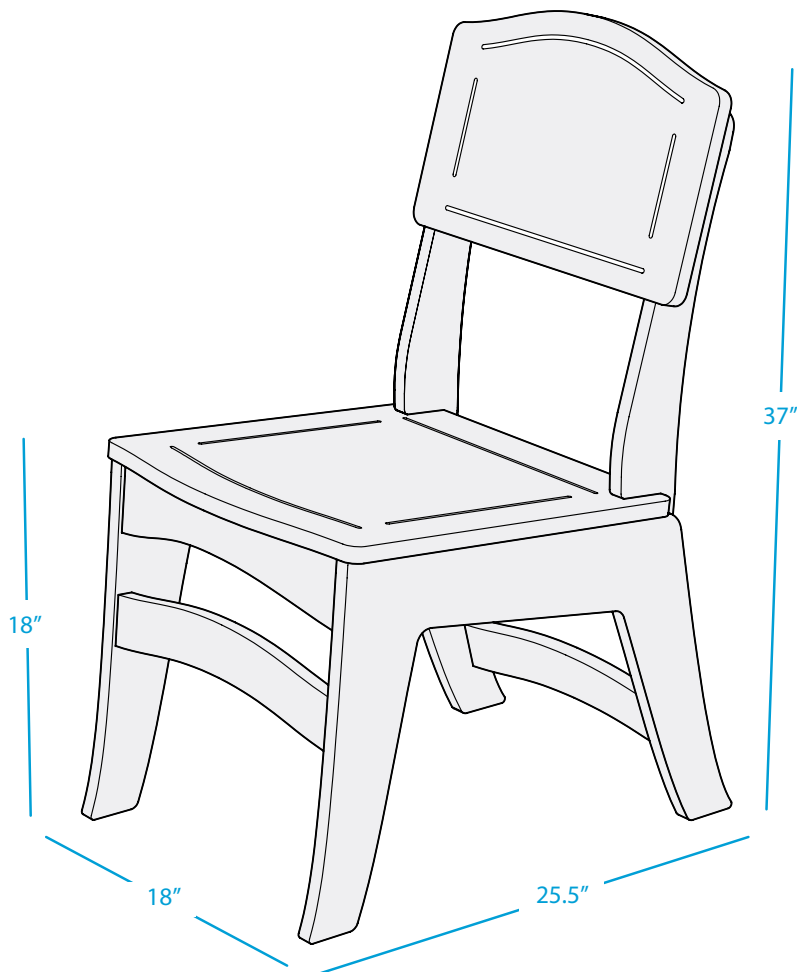

## DINING SIDE CHAIR

### SPECIFICATIONS

WEIGHT: 30 LBS