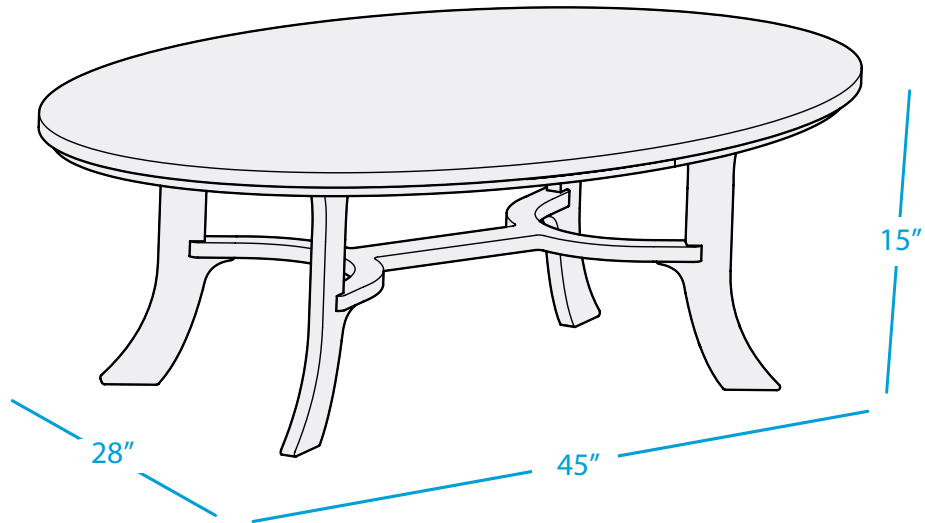

LEGACY

OVAL COFFEE TABLE

SPECIFICATIONS

WEIGHT: 34 LBS

FEATURES

- Perfect for residential or commercial settings
- Crafted of an extruded, high density polyethylene
- UV stable, moisture and mildew resistant
- Withstands outdoor environment without swelling, splintering, fading, or warping
- Stainless steel hardware
- Some assembly required