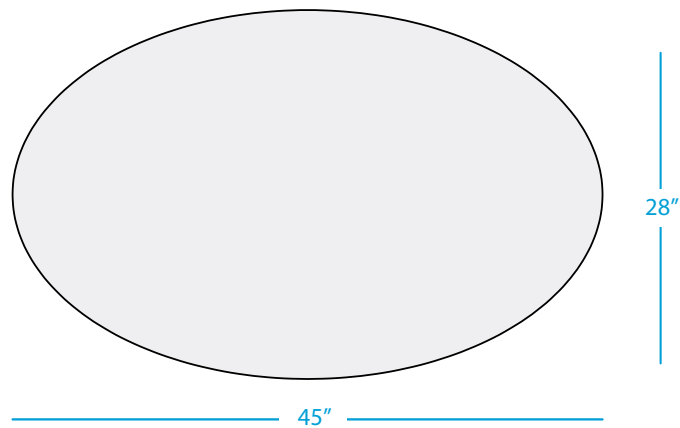

LEGACY

OVAL COFFEE TABLE

SPECIFICATIONS

WEIGHT: 34 LBS

FEATURES

- Perfect for residential or commercial settings
- Crafted of an extruded, high density polyethylene
- UV stable, moisture and mildew resistant
- Withstands outdoor environment without swelling, splintering, fading, or warping
- Stainless steel hardware
- Some assembly required