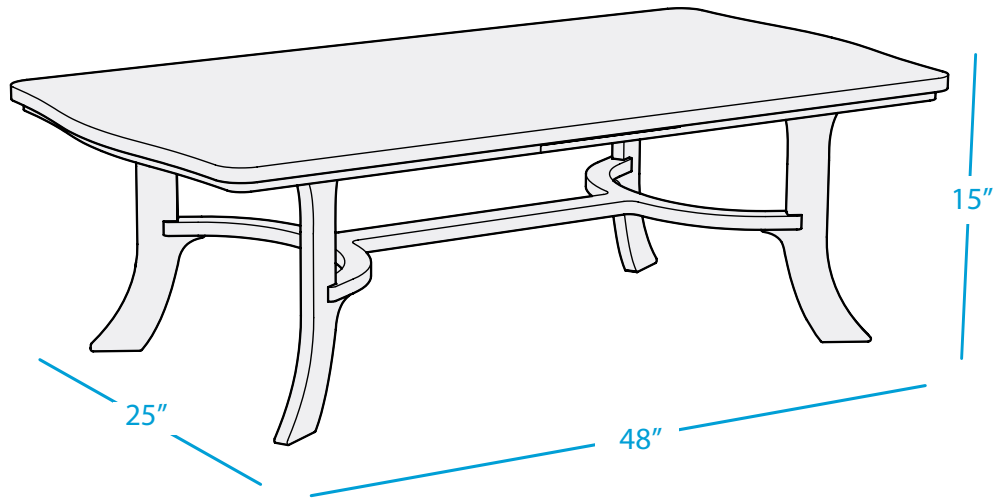

LEGACY

RECTANGULAR COFFEE TABLE

SPECIFICATIONS

WEIGHT: 40 LBS

FEATURES

- Perfect for residential or commercial settings
- Crafted of an extruded, high density polyethylene
- UV stable, moisture and mildew resistant
- Withstands outdoor environment without swelling, splintering, fading, or warping
- Stainless steel hardware
- Some assembly required