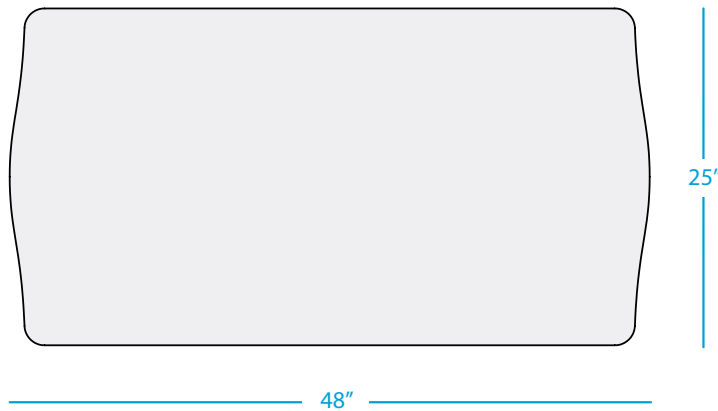

LEGACY

RECTANGULAR COFFEE TABLE

SPECIFICATIONS

WEIGHT: 40 LBS

FEATURES

- Perfect for residential or commercial settings
- Crafted of an extruded, high density polyethylene
- UV stable, moisture and mildew resistant
- Withstands outdoor environment without swelling, splintering, fading, or warping
- Stainless steel hardware
- Some assembly required