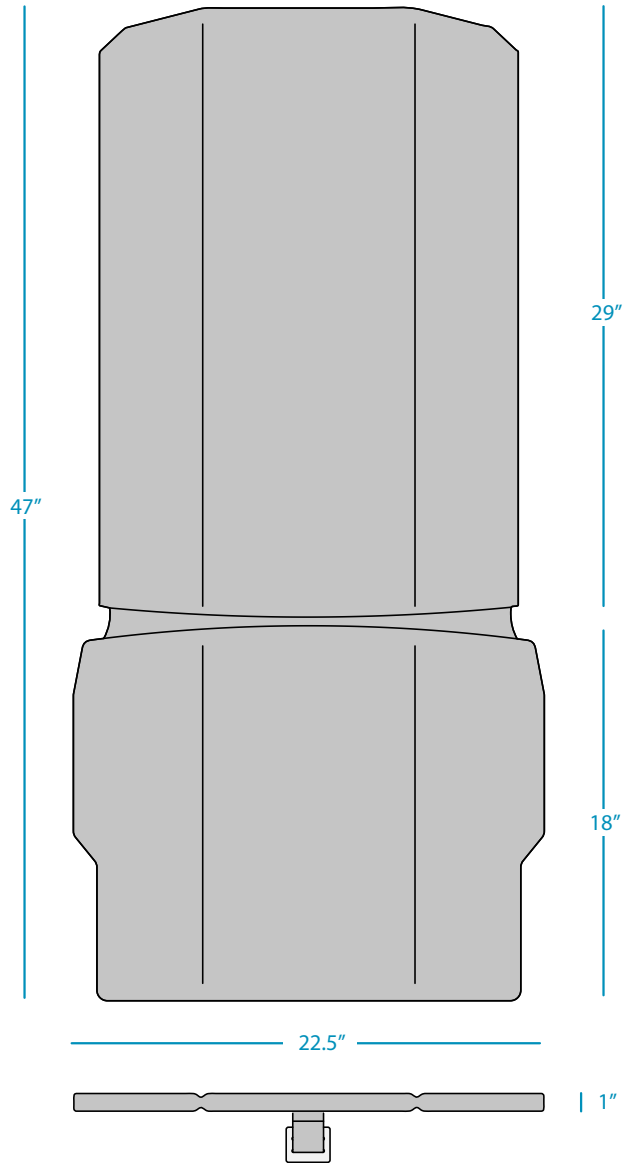

MAINSTAY

ADIRONDACK CUSHION

SPECIFICATIONS

WEIGHT: 1.5 LBS

Strap and buckle system for easy attachment to the Adirondack. Located on bottom of cushion.

FEATURES

- Designed for any Ledge Lounger Mainstay Adirondack
- Perfect for residential or commercial settings
- Built to withstand the harsh outdoor environment
- Crafted of high quality, outdoor Sunbrella fabrics and EZ-Dri foam core
- Secure in place with strap and buckle system
- Adds comfort, style, and convenience