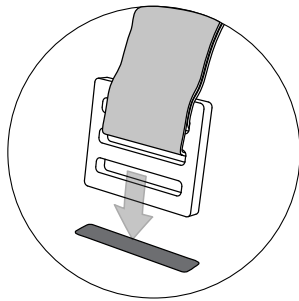

MAINSTAY

ADIRONDACK CUSHION

SPECIFICATIONS

WEIGHT: 1.5 LBS

Strap and buckle system for easy attachment to the Adirondack. Located on bottom of cushion.

FEATURES

- Designed for any Ledge Lounger Mainstay Adirondack
- Perfect for residential or commercial settings
- Built to withstand the harsh outdoor environment
- Crafted of high quality, outdoor Sunbrella fabrics and EZ-Dri foam core
- Secure in place with strap and buckle system
- Adds comfort, style, and convenience