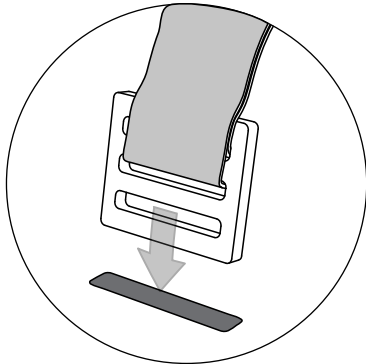

### SPECIFICATIONS

WEIGHT: 1 LB

Strap and buckle system for easy attachment to the Adirondack. Located on bottom of cushion.