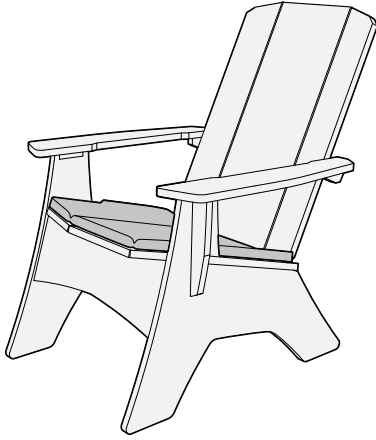

# MAINSTAY

## ADIRONDACK SEAT CUSHION

### SPECIFICATIONS

WEIGHT: 1 LB

Strap and buckle system for easy attachment to the Adirondack. Located on bottom of cushion.

#### FEATURES

- Designed for any Ledge Lounger Mainstay Adirondack
- Perfect for residential or commercial settings
- Built to withstand the harsh outdoor environment
- Crafted of high quality, outdoor Sunbrella fabrics and EZ-Dri foam core
- Secure in place with strap and buckle system
- Adds comfort, style, and convenience