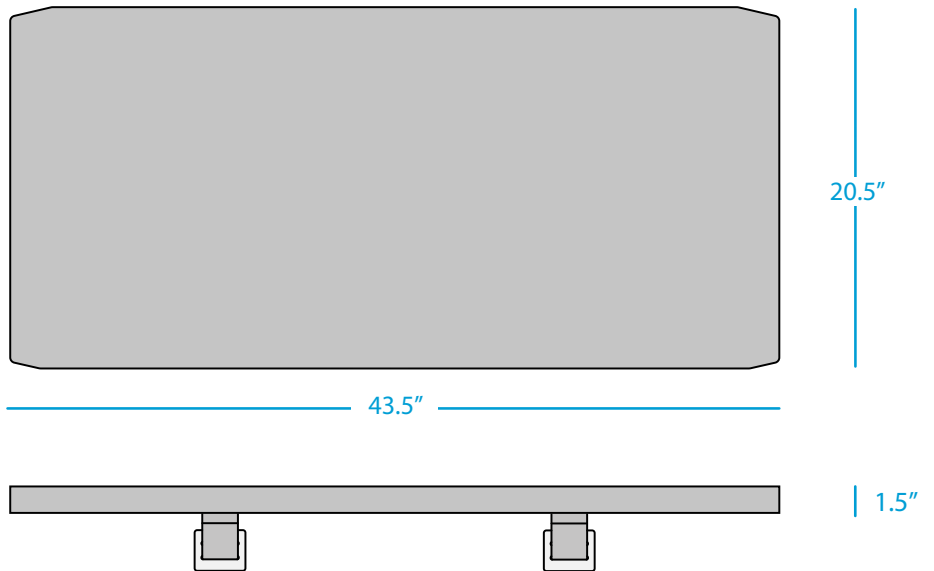

MAINSTAY BENCH CUSHION

SPECIFICATIONS

WEIGHT: 3 LBS

Strap and buckle system for easy attachment to the Bench. Located on bottom of cushion.

FEATURES

- Designed for the Mainstay Bench
- Perfect for residential or commercial settings
- Built to withstand the harsh outdoor environment
- Crafted of high quality, water resistant outdoor fabrics
- EZ-Dri foam interior allows fast water drainage and air circulation
- Secure in place with easy strap and buckle system
- Adds comfort, style, and convenience