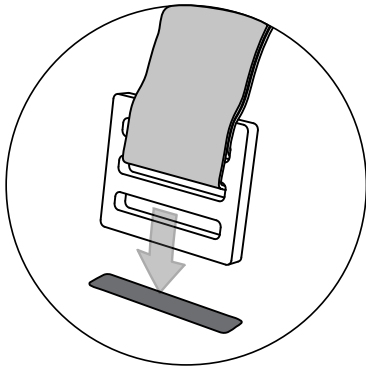

MAINSTAY BENCH CUSHION

SPECIFICATIONS

WEIGHT: 3 LBS

Strap and buckle system for easy attachment to the Bench. Located on bottom of cushion.

FEATURES

- Designed for the Mainstay Bench
- Perfect for residential or commercial settings
- Built to withstand the harsh outdoor environment
- Crafted of high quality, water resistant outdoor fabrics
- EZ-Dri foam interior allows fast water drainage and air circulation
- Secure in place with easy strap and buckle system
- Adds comfort, style, and convenience