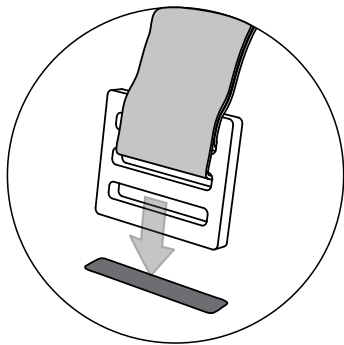

MAINSTAY CHAISE CUSHION

SPECIFICATIONS

WEIGHT: 3.5 LBS

Strap and buckle system for easy attachment to the Chaise. Located on bottom of cushion.

FEATURES

- Designed for the Mainstay Chaise
- Perfect for residential or commercial settings
- Built to withstand the harsh outdoor environment
- Crafted of high quality, water resistant outdoor fabrics
- EZ-Dri foam interior allows fast water drainage and air circulation
- Secure in place with easy strap and buckle system
- Adds comfort, style, and convenience