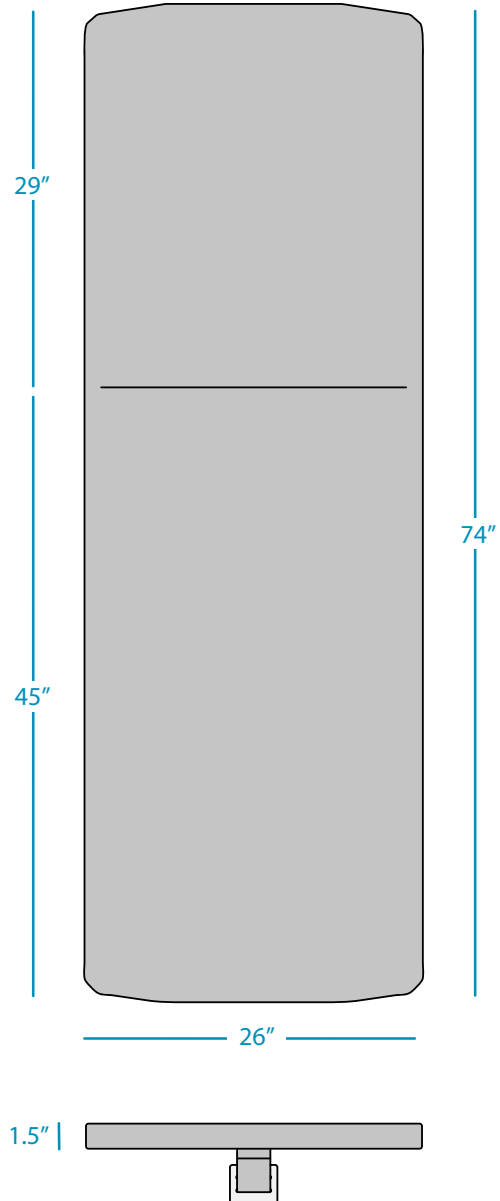

MAINSTAY CHAISE CUSHION

SPECIFICATIONS

WEIGHT: 3.5 LBS

Strap and buckle system for easy attachment to the Chaise. Located on bottom of cushion.

FEATURES

- Designed for the Mainstay Chaise
- Perfect for residential or commercial settings
- Built to withstand the harsh outdoor environment
- Crafted of high quality, water resistant outdoor fabrics
- EZ-Dri foam interior allows fast water drainage and air circulation
- Secure in place with easy strap and buckle system
- Adds comfort, style, and convenience