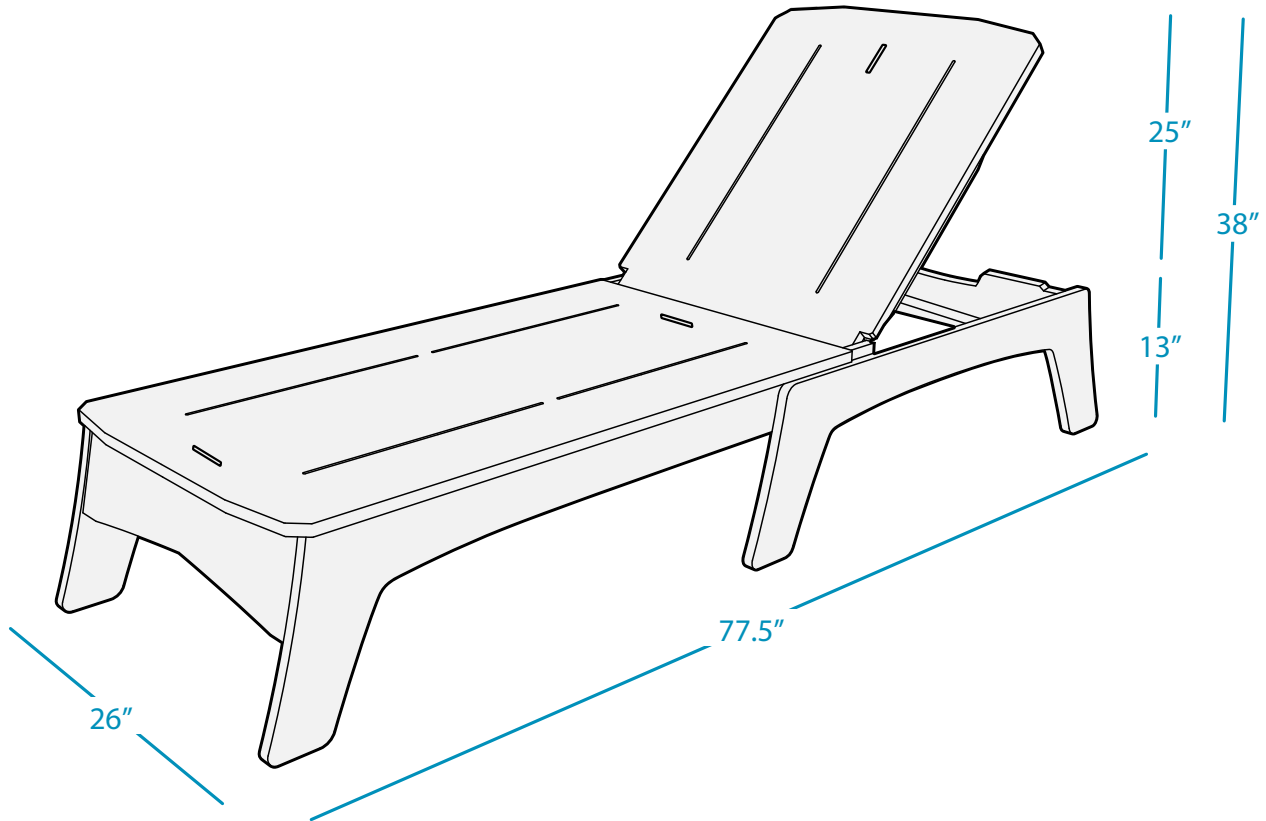

MAINSTAY

CHAISE

SPECIFICATIONS

WEIGHT: 89 LBS

FEATURES

- Perfect for residential or commercial settings
- Crafted of an extruded, high density polyethylene
- UV stable, moisture and mildew resistant
- Withstands outdoor environment without swelling, splintering, fading, or warping
- Stainless steel hardware
- Five customizable reclining positions
- Arrives fully assembled