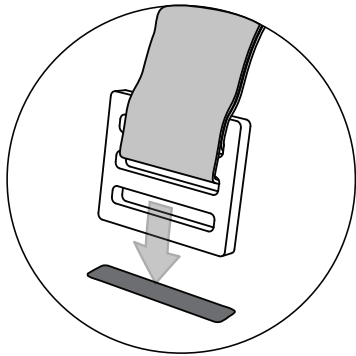

MAINSTAY

DINING ARMCHAIR CUSHION

SPECIFICATIONS

WEIGHT: 1 LB

Strap and buckle system for easy attachment to the Dining Armchair. Located on bottom of cushion.

FEATURES

- Designed for the Mainstay Dining Armchair
- Perfect for residential or commercial settings
- Built to withstand the harsh outdoor environment
- Crafted of high quality, outdoor fabrics
- EZ-Dri foam interior allows fast water drainage and air circulation
- Secure in place with easy strap and buckle system
- Adds comfort, style, and convenience