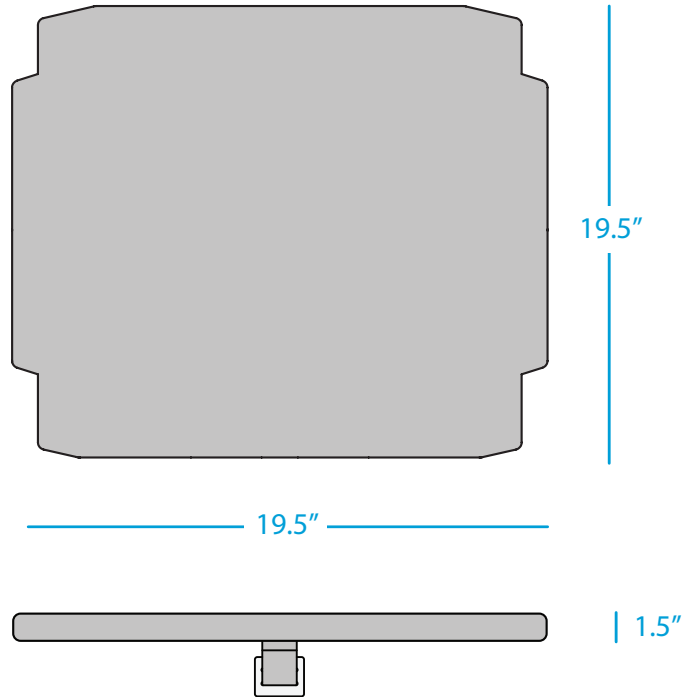

MAINSTAY

DINING ARMCHAIR CUSHION

SPECIFICATIONS

WEIGHT: 1 LB

Strap and buckle system for easy attachment to the Dining Armchair. Located on bottom of cushion.

FEATURES

- Designed for the Mainstay Dining Armchair
- Perfect for residential or commercial settings
- Built to withstand the harsh outdoor environment
- Crafted of high quality, outdoor fabrics
- EZ-Dri foam interior allows fast water drainage and air circulation
- Secure in place with easy strap and buckle system
- Adds comfort, style, and convenience