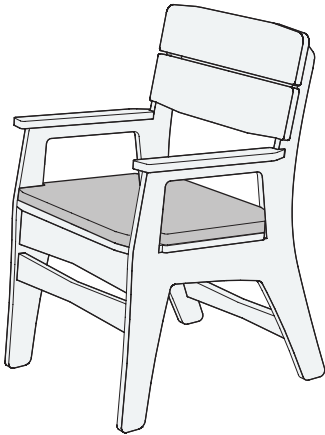

MAINSTAY

DINING ARMCHAIR CUSHION

SPECIFICATIONS

WEIGHT: 1 LB

Strap and buckle system for easy attachment to the Dining Armchair. Located on bottom of cushion.

FEATURES

- Designed for the Mainstay Dining Armchair
- Perfect for residential or commercial settings
- Built to withstand the harsh outdoor environment
- Crafted of high quality, outdoor fabrics
- EZ-Dri foam interior allows fast water drainage and air circulation
- Secure in place with easy strap and buckle system
- Adds comfort, style, and convenience