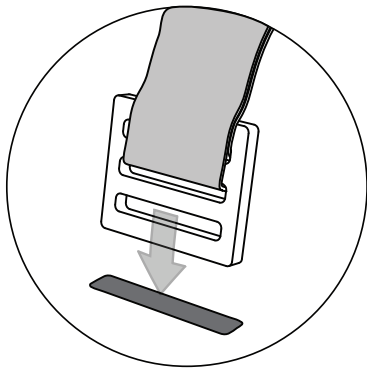

MAINSTAY

DINING BENCH CUSHION, 25"

SPECIFICATIONS

WEIGHT: 1 LBS

Strap and buckle system for easy attachment to the Dining Bench. Located on bottom of cushion.

FEATURES

- Designed for the Mainstay Dining Bench, 36"
- Perfect for residential or commercial settings
- Built to withstand the harsh outdoor environment
- Crafted of high quality, outdoor fabrics
- EZ-Dri foam interior allows fast water drainage and air circulation
- Secure in place with easy strap and buckle system
- Adds comfort, style, and convenience

WEIGHT: 2 LBS

Strap and buckle system for easy attachment to the Dining Bench. Located on bottom of cushion.

FEATURES

- Designed for the Mainstay Dining Bench, 63"
- Perfect for residential or commercial settings
- Built to withstand the harsh outdoor environment
- Crafted of high quality, outdoor fabrics
- EZ-Dri foam interior allows fast water drainage and air circulation
- Secure in place with easy strap and buckle system
- Adds comfort, style, and convenience