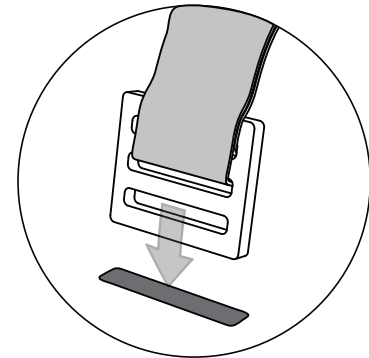

MAINSTAY

DINING BENCH CUSHION, 25"

SPECIFICATIONS

WEIGHT: 1 LBS

Strap and buckle system for easy attachment to the Dining Bench. Located on bottom of cushion.

FEATURES

- Designed for the Mainstay Dining Bench, 36"
- Perfect for residential or commercial settings
- Built to withstand the harsh outdoor environment
- Crafted of high quality, outdoor fabrics
- EZ-Dri foam interior allows fast water drainage and air circulation
- Secure in place with easy strap and buckle system
- Adds comfort, style, and convenience

AVAILABLE FABRICS

Available in all marine grade, sling grade, and furniture grade fabrics. Over 400 options available. See website or catalog for details.

MAINSTAY

DINING BENCH CUSHION, 52"

SPECIFICATIONS

WEIGHT: 2 LBS

Strap and buckle system for easy attachment to the Dining Bench. Located on bottom of cushion.

FEATURES

- Designed for the Mainstay Dining Bench, 63"
- Perfect for residential or commercial settings
- Built to withstand the harsh outdoor environment
- Crafted of high quality, outdoor fabrics
- EZ-Dri foam interior allows fast water drainage and air circulation
- Secure in place with easy strap and buckle system
- Adds comfort, style, and convenience