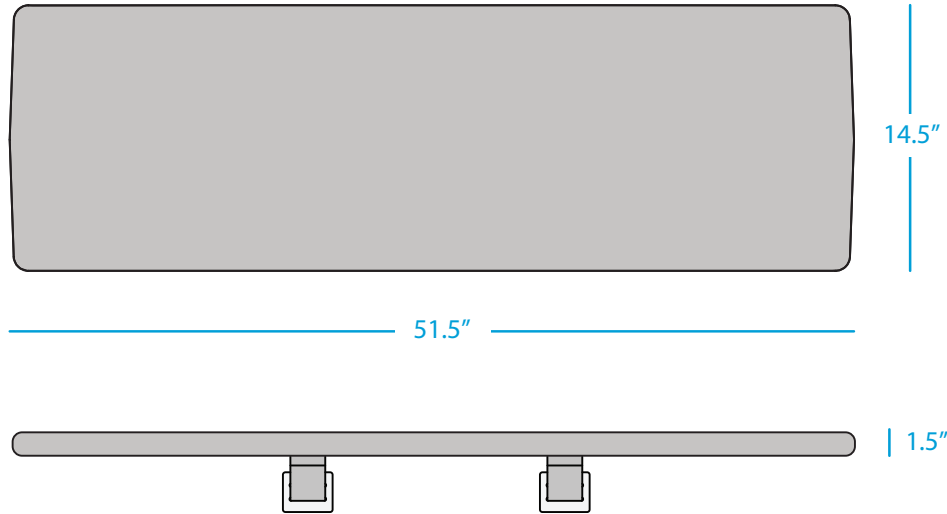

MAINSTAY

DINING BENCH CUSHION, 25"

SPECIFICATIONS

WEIGHT: 1 LBS

Strap and buckle system for easy attachment to the Dining Bench. Located on bottom of cushion.

FEATURES

- Designed for the Mainstay Dining Bench, 36"
- Perfect for residential or commercial settings
- Built to withstand the harsh outdoor environment
- Crafted of high quality, outdoor fabrics
- EZ-Dri foam interior allows fast water drainage and air circulation
- Secure in place with easy strap and buckle system
- Adds comfort, style, and convenience

AVAILABLE FABRICS

Available in all marine grade, sling grade, and furniture grade fabrics. Over 400 options available. See website or catalog for details.

MAINSTAY

DINING BENCH CUSHION, 52"

SPECIFICATIONS

WEIGHT: 2 LBS

Strap and buckle system for easy attachment to the Dining Bench. Located on bottom of cushion.

FEATURES

- Designed for the Mainstay Dining Bench, 63"
- Perfect for residential or commercial settings
- Built to withstand the harsh outdoor environment
- Crafted of high quality, outdoor fabrics
- EZ-Dri foam interior allows fast water drainage and air circulation
- Secure in place with easy strap and buckle system
- Adds comfort, style, and convenience