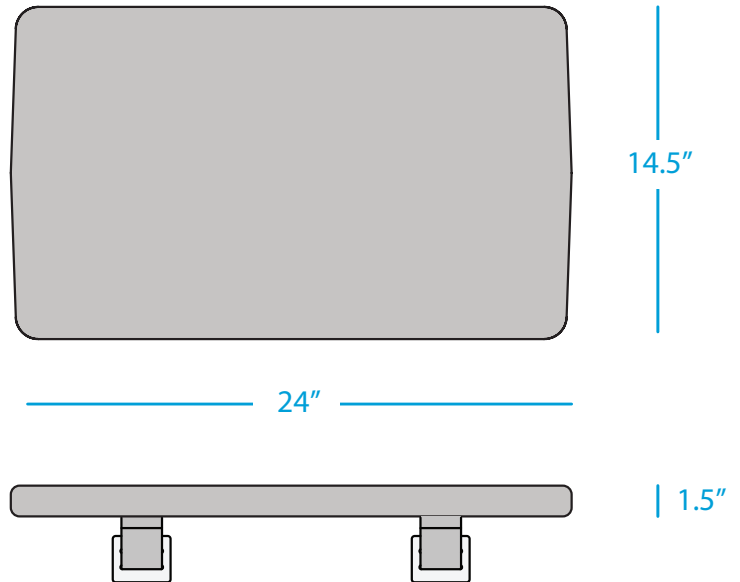

MAINSTAY

DINING BENCH CUSHION, 25"

SPECIFICATIONS

WEIGHT: 1 LBS

Strap and buckle system for easy attachment to the Dining Bench. Located on bottom of cushion.

FEATURES

- Designed for the Mainstay Dining Bench, 36"
- Perfect for residential or commercial settings
- Built to withstand the harsh outdoor environment
- Crafted of high quality, outdoor fabrics
- EZ-Dri foam interior allows fast water drainage and air circulation
- Secure in place with easy strap and buckle system
- Adds comfort, style, and convenience

AVAILABLE FABRICS

Available in all marine grade, sling grade, and furniture grade fabrics. Over 400 options available. See website or catalog for details.

MAINSTAY

DINING BENCH CUSHION, 52"

SPECIFICATIONS

WEIGHT: 2 LBS

Strap and buckle system for easy attachment to the Dining Bench. Located on bottom of cushion.

FEATURES

- Designed for the Mainstay Dining Bench, 63"
- Perfect for residential or commercial settings
- Built to withstand the harsh outdoor environment
- Crafted of high quality, outdoor fabrics
- EZ-Dri foam interior allows fast water drainage and air circulation
- Secure in place with easy strap and buckle system
- Adds comfort, style, and convenience