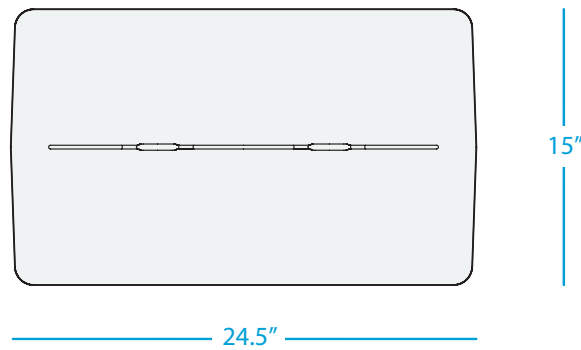

MAINSTAY

DINING BENCH, 25"

SPECIFICATIONS

WEIGHT: 29 LBS

FEATURES

- Designed for Mainstay Rectangular Dining Table, 63"
- Perfect for residential or commercial settings
- Crafted of an extruded, high density polyethylene
- UV stable, moisture and mildew resistant
- Withstands outdoor environment without swelling, splintering, fading, or warping
- Stainless steel hardware
- Some assembly required

AVAILABLE COLORS

MAINSTAY

DINING BENCH, 52"

SPECIFICATIONS

WEIGHT: 52 LBS

FEATURES

- Designed for Mainstay Rectangular Dining Table, 75"
- Perfect for residential or commercial settings
- Crafted of an extruded, high density polyethylene
- UV stable, moisture and mildew resistant
- Withstands outdoor environment without swelling, splintering, fading, or warping
- Stainless steel hardware
- Some assembly required