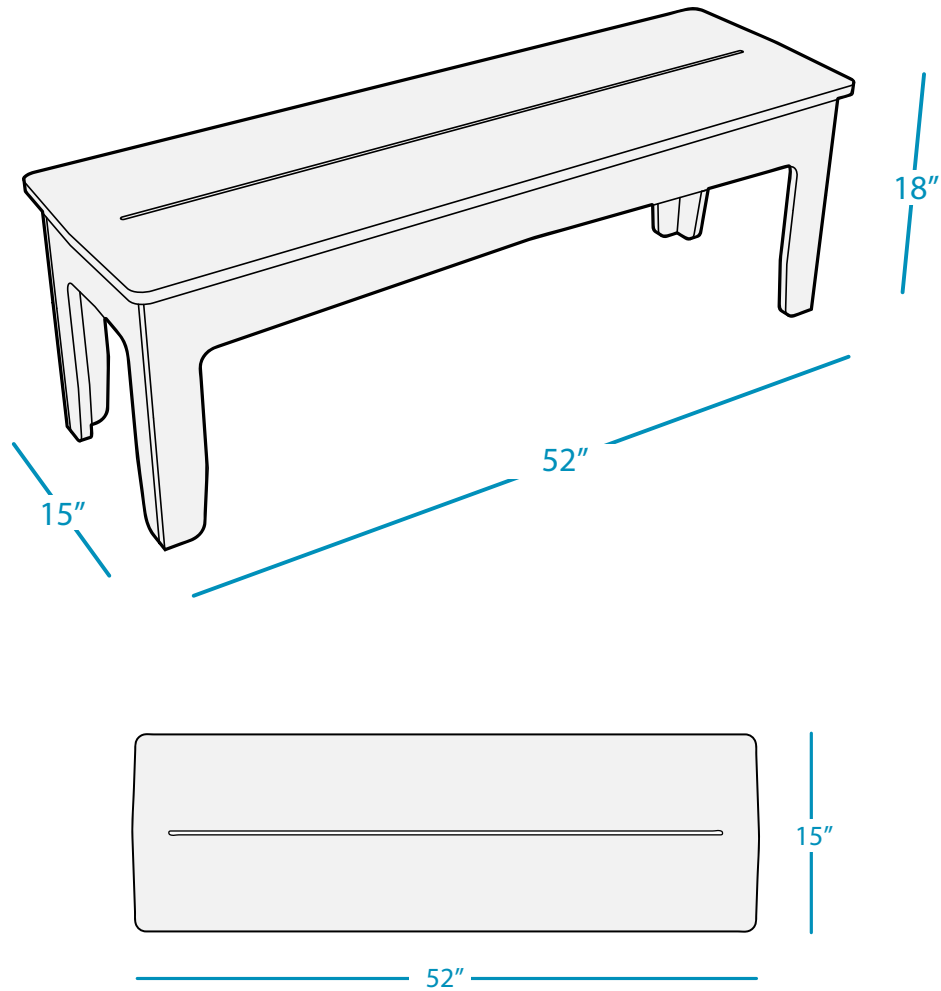

MAINSTAY

DINING BENCH, 25"

SPECIFICATIONS

WEIGHT: 29 LBS

FEATURES

- Designed for Mainstay Rectangular Dining Table, 63"
- Perfect for residential or commercial settings
- Crafted of an extruded, high density polyethylene
- UV stable, moisture and mildew resistant
- Withstands outdoor environment without swelling, splintering, fading, or warping
- Stainless steel hardware
- Some assembly required

AVAILABLE COLORS

MAINSTAY

DINING BENCH, 52"

SPECIFICATIONS

WEIGHT: 52 LBS

FEATURES

- Designed for Mainstay Rectangular Dining Table, 75"
- Perfect for residential or commercial settings
- Crafted of an extruded, high density polyethylene
- UV stable, moisture and mildew resistant
- Withstands outdoor environment without swelling, splintering, fading, or warping
- Stainless steel hardware
- Some assembly required