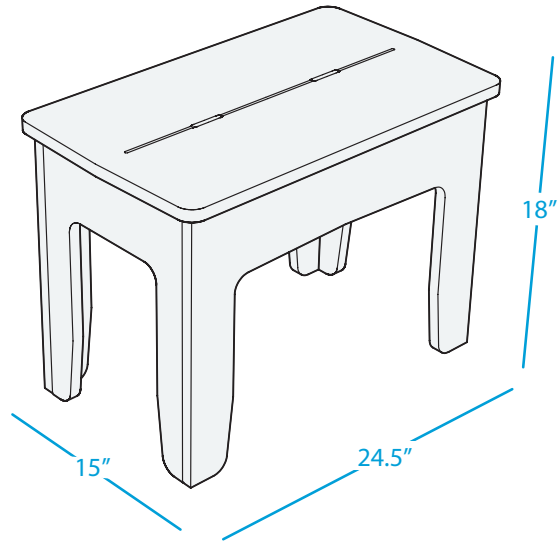

MAINSTAY

DINING BENCH, 25"

SPECIFICATIONS

WEIGHT: 29 LBS

FEATURES

- Designed for Mainstay Rectangular Dining Table, 63"
- Perfect for residential or commercial settings
- Crafted of an extruded, high density polyethylene
- UV stable, moisture and mildew resistant
- Withstands outdoor environment without swelling, splintering, fading, or warping
- Stainless steel hardware
- Some assembly required

AVAILABLE COLORS

MAINSTAY

DINING BENCH, 52"

SPECIFICATIONS

WEIGHT: 52 LBS

FEATURES

- Designed for Mainstay Rectangular Dining Table, 75"
- Perfect for residential or commercial settings
- Crafted of an extruded, high density polyethylene
- UV stable, moisture and mildew resistant
- Withstands outdoor environment without swelling, splintering, fading, or warping
- Stainless steel hardware
- Some assembly required