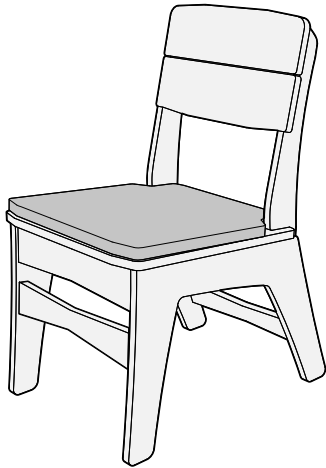

MAINSTAY

DINING SIDE CHAIR CUSHION

SPECIFICATIONS

WEIGHT: 1 LB

Strap and buckle system for easy attachment to the Dining Side Chair. Located on bottom of cushion.

FEATURES

- Designed for the Mainstay Dining Side Chair
- Perfect for residential or commercial settings
- Built to withstand the harsh outdoor environment
- Crafted of high quality, outdoor fabrics
- EZ-Dri foam interior allows fast water drainage and air circulation
- Secure in place with easy strap and buckle system
- Adds comfort, style, and convenience