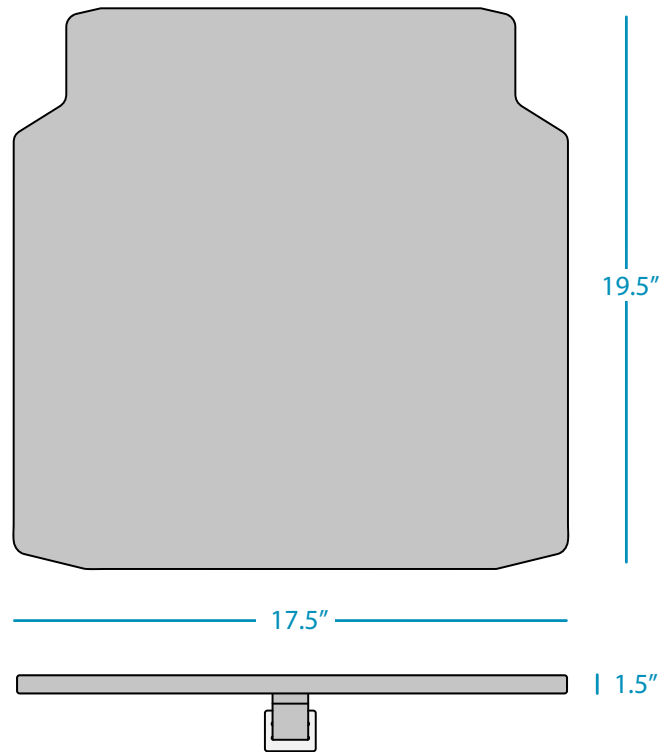

MAINSTAY

DINING SIDE CHAIR CUSHION

SPECIFICATIONS

WEIGHT: 1 LB

Strap and buckle system for easy attachment to the Dining Side Chair. Located on bottom of cushion.

FEATURES

- Designed for the Mainstay Dining Side Chair
- Perfect for residential or commercial settings
- Built to withstand the harsh outdoor environment
- Crafted of high quality, outdoor fabrics
- EZ-Dri foam interior allows fast water drainage and air circulation
- Secure in place with easy strap and buckle system
- Adds comfort, style, and convenience