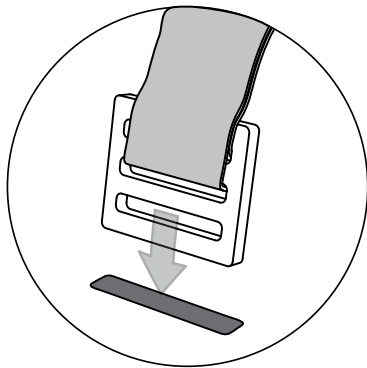

MAINSTAY

DINING SIDE CHAIR CUSHION

SPECIFICATIONS

WEIGHT: 1 LB

Strap and buckle system for easy attachment to the Dining Side Chair. Located on bottom of cushion.

FEATURES

- Designed for the Mainstay Dining Side Chair
- Perfect for residential or commercial settings
- Built to withstand the harsh outdoor environment
- Crafted of high quality, outdoor fabrics
- EZ-Dri foam interior allows fast water drainage and air circulation
- Secure in place with easy strap and buckle system
- Adds comfort, style, and convenience