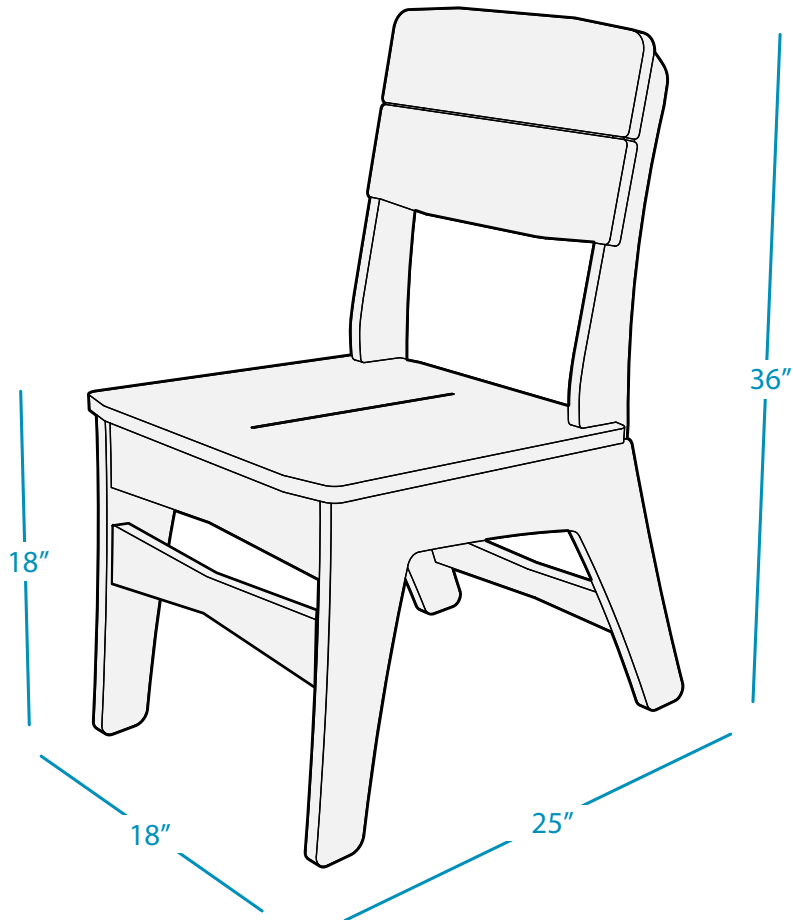

## DINING SIDE CHAIR

### SPECIFICATIONS

WEIGHT: 24 LBS