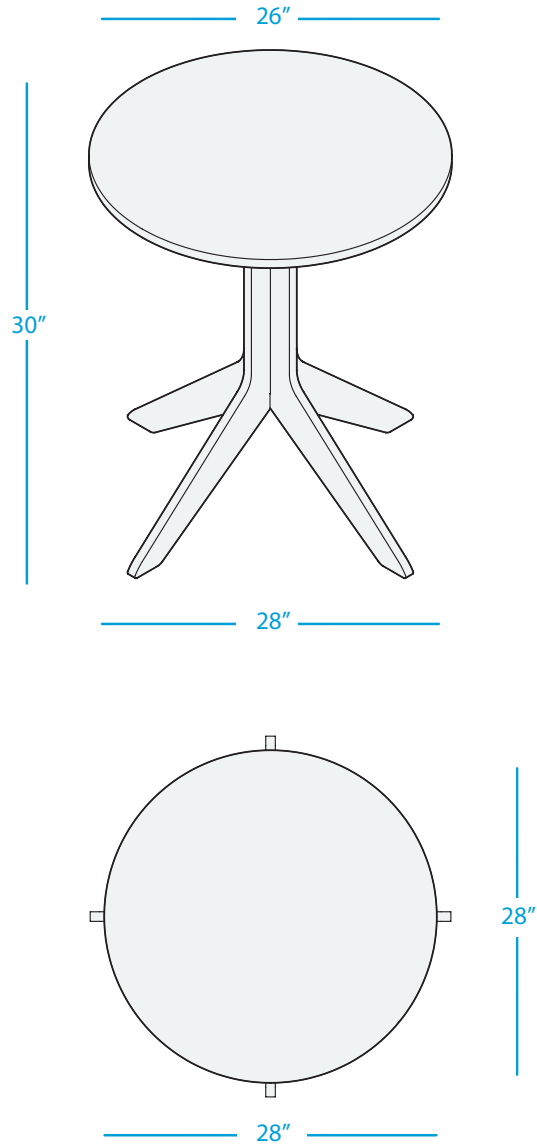

MAINSTAY

ROUND BISTRO TABLE, 26"

SPECIFICATIONS

WEIGHT: 26 LBS

FEATURES

- Perfect for residential or commercial settings
- Crafted of an extruded, high density polyethylene
- UV stable, moisture and mildew resistant
- Withstands outdoor environment without swelling, splintering, fading, or warping
- Stainless steel hardware
- Seats up to 2
- Some assembly required

AVAILABLE COLORS

MAINSTAY

ROUND BISTRO TABLE, 30"

SPECIFICATIONS

WEIGHT: 30.5 LBS

FEATURES

- Perfect for residential or commercial settings
- Crafted of an extruded, high density polyethylene
- UV stable, moisture and mildew resistant
- Withstands outdoor environment without swelling, splintering, fading, or warping
- Stainless steel hardware
- Seats up to 2
- Some assembly required