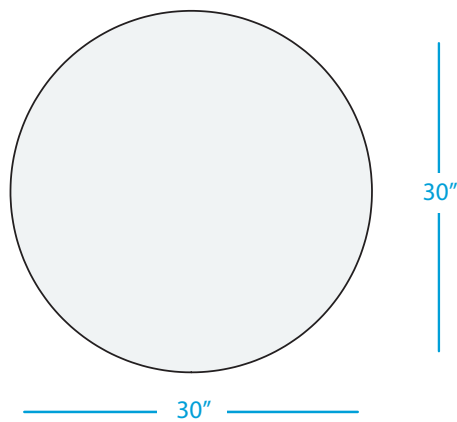

MAINSTAY

ROUND BISTRO TABLE, 26"

SPECIFICATIONS

WEIGHT: 26 LBS

FEATURES

- Perfect for residential or commercial settings
- Crafted of an extruded, high density polyethylene
- UV stable, moisture and mildew resistant
- Withstands outdoor environment without swelling, splintering, fading, or warping
- Stainless steel hardware
- Seats up to 2
- Some assembly required

AVAILABLE COLORS

MAINSTAY

ROUND BISTRO TABLE, 30"

SPECIFICATIONS

WEIGHT: 30.5 LBS

FEATURES

- Perfect for residential or commercial settings
- Crafted of an extruded, high density polyethylene
- UV stable, moisture and mildew resistant
- Withstands outdoor environment without swelling, splintering, fading, or warping
- Stainless steel hardware
- Seats up to 2
- Some assembly required