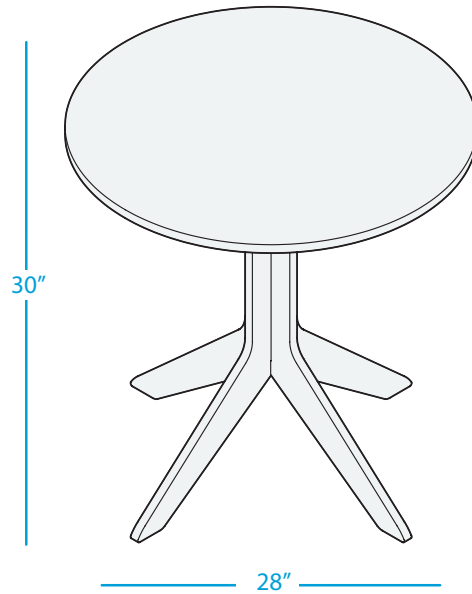

MAINSTAY

ROUND BISTRO TABLE, 26"

SPECIFICATIONS

WEIGHT: 26 LBS

FEATURES

- Perfect for residential or commercial settings
- Crafted of an extruded, high density polyethylene
- UV stable, moisture and mildew resistant
- Withstands outdoor environment without swelling, splintering, fading, or warping
- Stainless steel hardware
- Seats up to 2
- Some assembly required

AVAILABLE COLORS

MAINSTAY

ROUND BISTRO TABLE, 30"

SPECIFICATIONS

WEIGHT: 30.5 LBS

FEATURES

- Perfect for residential or commercial settings
- Crafted of an extruded, high density polyethylene
- UV stable, moisture and mildew resistant
- Withstands outdoor environment without swelling, splintering, fading, or warping
- Stainless steel hardware
- Seats up to 2
- Some assembly required