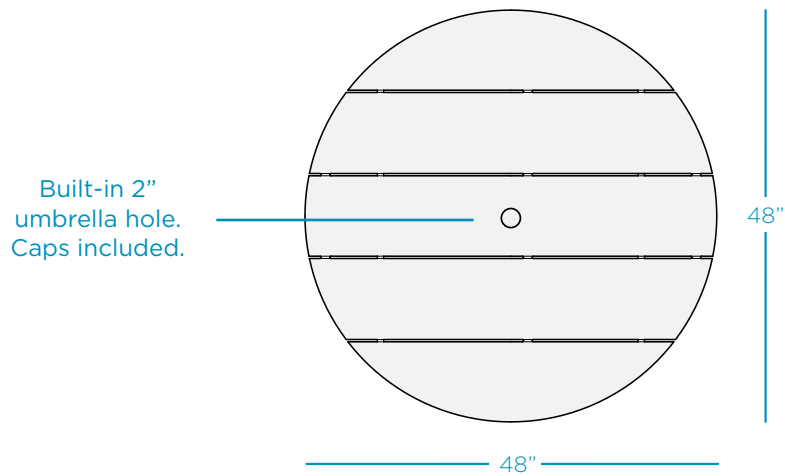

MAINSTAY

ROUND DINING TABLE, 48"

SPECIFICATIONS

WEIGHT: 76 LBS

FEATURES

- Perfect for residential or commercial settings
- Crafted of an extruded, high density polyethylene
- UV stable, moisture and mildew resistant
- Withstands outdoor environment without swelling, splintering, fading, or warping
- Stainless steel hardware
- Seats up to 4
- Some assembly required

AVAILABLE COLORS

MAINSTAY

ROUND DINING TABLE, 60"

SPECIFICATIONS

WEIGHT: 109 LBS

Built-in 2" umbrella hole. Caps included.

FEATURES

- Perfect for residential or commercial settings
- Crafted of an extruded, high density polyethylene
- UV stable, moisture and mildew resistant
- Withstands outdoor environment without swelling, splintering, fading, or warping
- Stainless steel hardware
- Seats up to 6
- Some assembly required