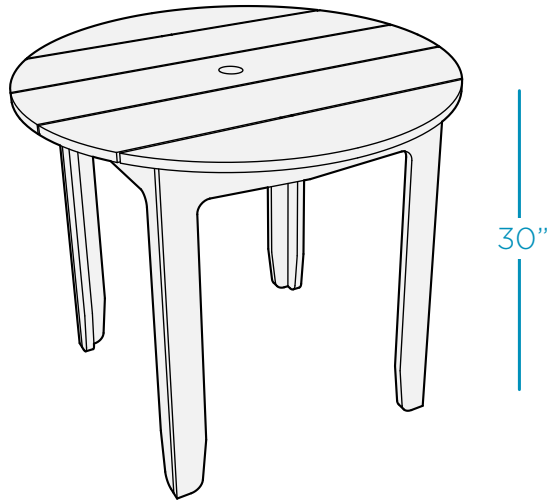

MAINSTAY

ROUND DINING TABLE, 48"

SPECIFICATIONS

WEIGHT: 76 LBS

FEATURES

- Perfect for residential or commercial settings
- Crafted of an extruded, high density polyethylene
- UV stable, moisture and mildew resistant
- Withstands outdoor environment without swelling, splintering, fading, or warping
- Stainless steel hardware
- Seats up to 4
- Some assembly required

AVAILABLE COLORS

MAINSTAY

ROUND DINING TABLE, 60"

SPECIFICATIONS

WEIGHT: 109 LBS

Built-in 2" umbrella hole. Caps included.

FEATURES

- Perfect for residential or commercial settings
- Crafted of an extruded, high density polyethylene
- UV stable, moisture and mildew resistant
- Withstands outdoor environment without swelling, splintering, fading, or warping
- Stainless steel hardware
- Seats up to 6
- Some assembly required