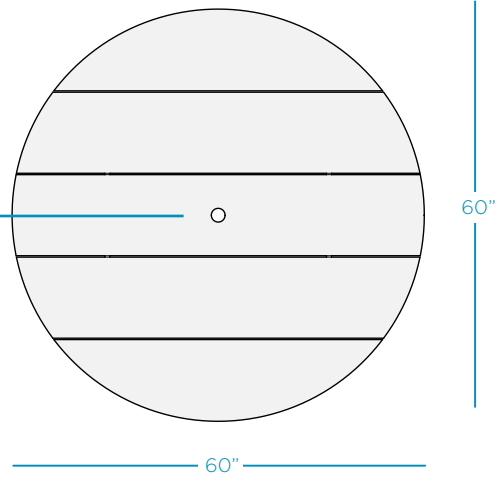

AVAILABLE COLORS

MAINSTAY

ROUND DINING TABLE, 60"

SPECIFICATIONS

WEIGHT: 109 LBS

Built-in 2" umbrella hole. Caps included.

FEATURES

- Perfect for residential or commercial settings
- Crafted of an extruded, high density polyethylene
- UV stable, moisture and mildew resistant
- Withstands outdoor environment without swelling, splintering, fading, or warping
- Stainless steel hardware
- Seats up to 6
- Some assembly required