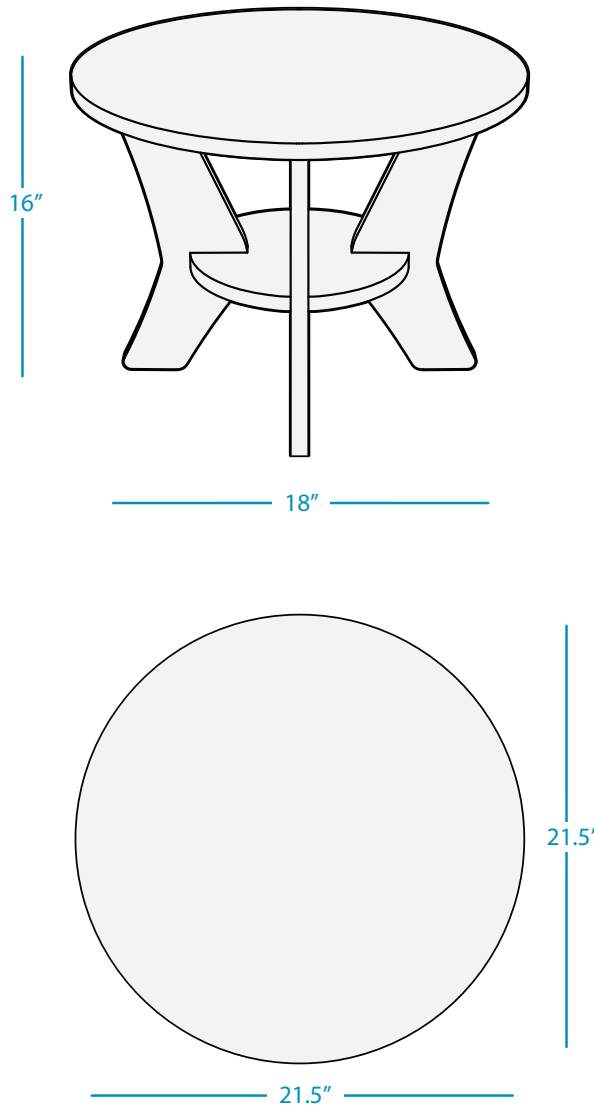

## ROUND SIDE TABLE

### SPECIFICATIONS

WEIGHT: 18 LBS