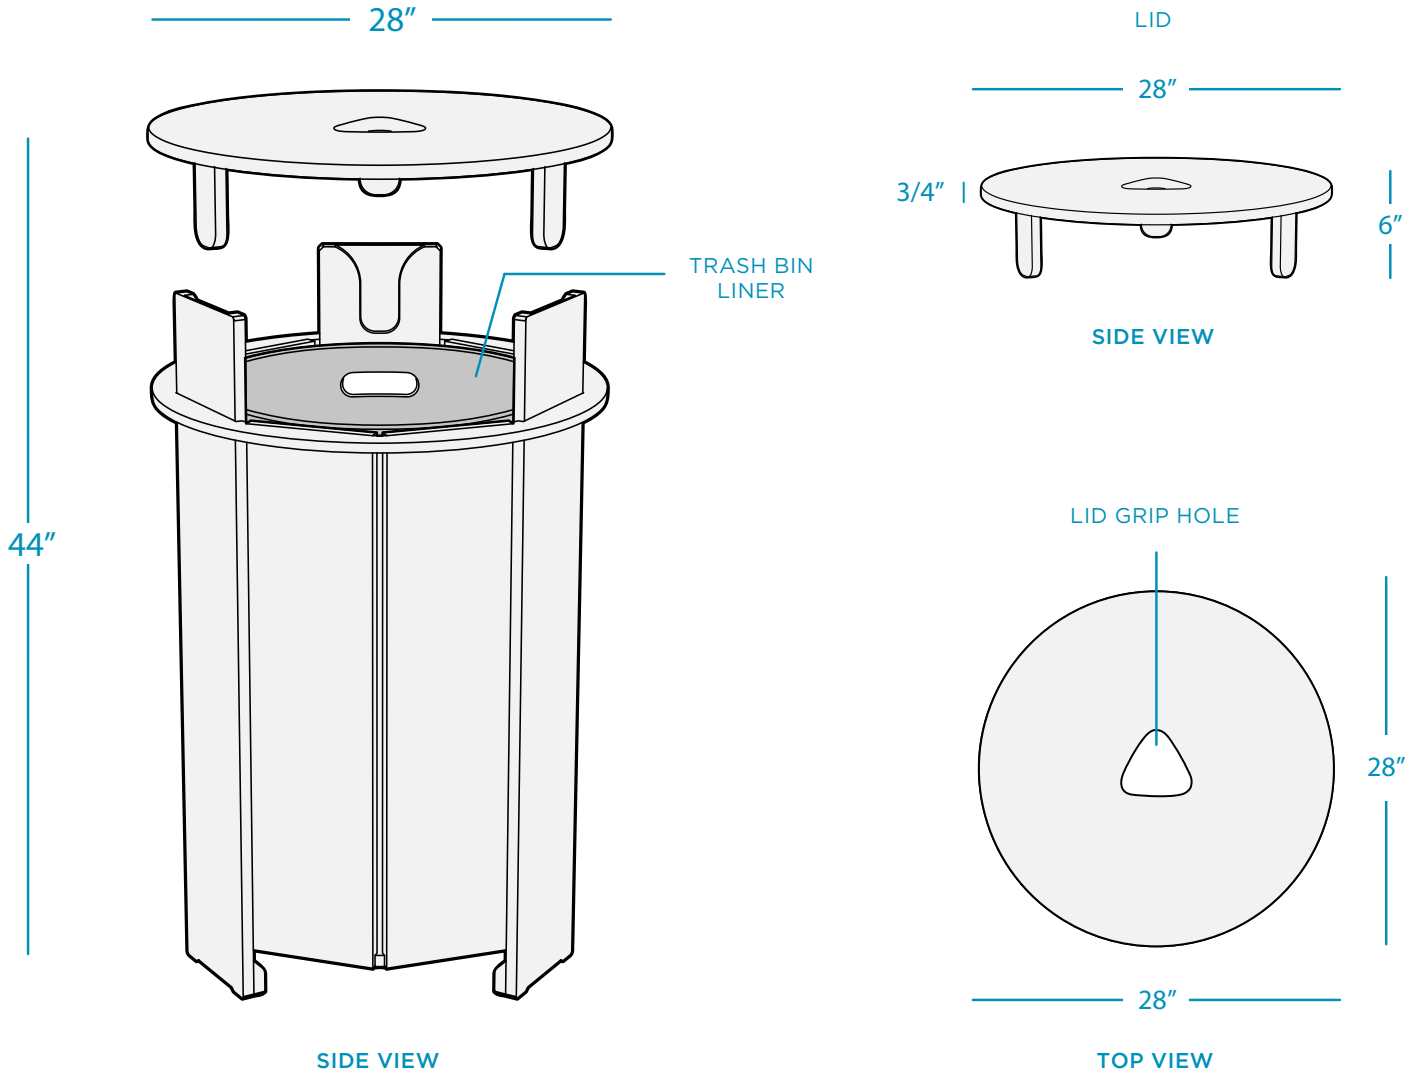

## ROUND TRASH BIN

### SPECIFICATIONS

WEIGHT: 109 LBS

### FEATURES

- Perfect for residential or commercial settings
- Crafted of an extruded, high density polyethylene
- UV stable, moisture and mildew resistant
- Withstands outdoor environment without swelling, splintering, fading, or warping
- Stainless steel hardware
- 40 gallon capacity liner included
- Arrives fully assembled

### SPECIFICATIONS

WEIGHT: 17 LBS

TRASH BIN LINER