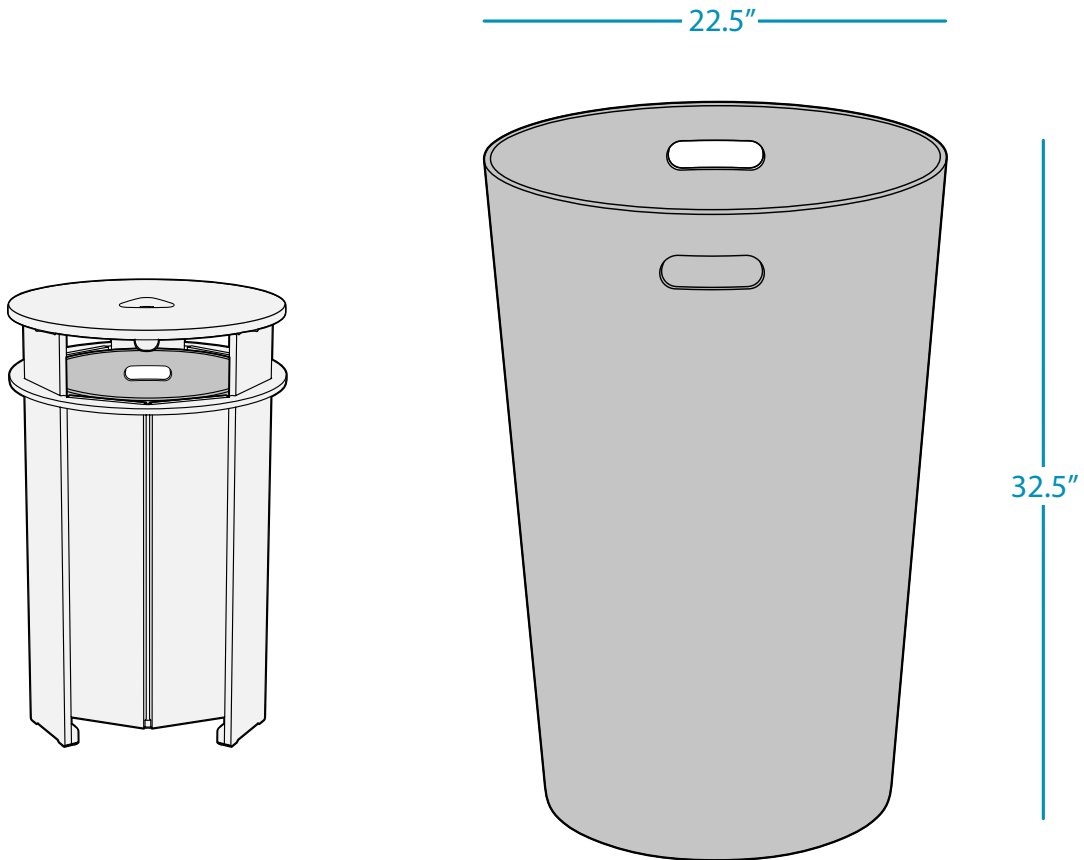

### SPECIFICATIONS

WEIGHT: 109 LBS

### FEATURES

- Perfect for residential or commercial settings
- Crafted of an extruded, high density polyethylene
- UV stable, moisture and mildew resistant
- Withstands outdoor environment without swelling, splintering, fading, or warping
- Stainless steel hardware
- 40 gallon capacity liner included
- Arrives fully assembled

### SPECIFICATIONS

WEIGHT: 17 LBS

TRASH BIN LINER