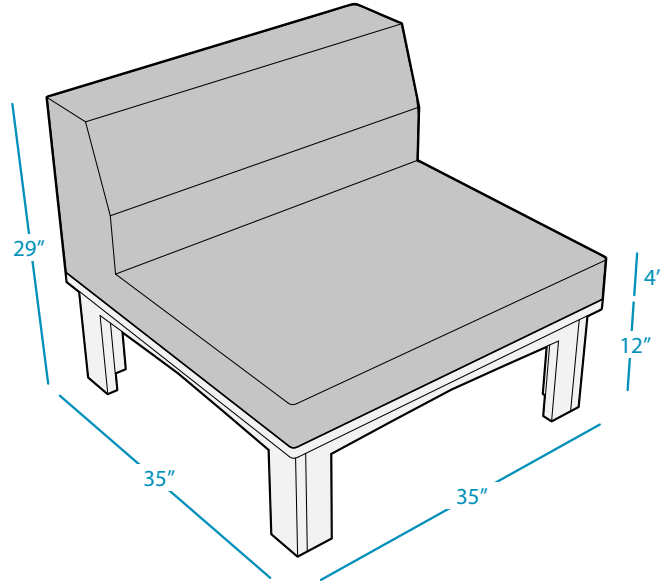

MAINSTAY

SECTIONAL MIDDLE

SPECIFICATIONS

WEIGHT: 82 LBS

FEATURES

- Perfect for residential or commercial settings
- UV stable, moisture and mildew resistant
- Withstands outdoor environment without swelling, splintering, fading, or warping
- Base crafted of an extruded, high density polyethylene
- High quality cushions made of outdoor fabrics and EZ-Dri foam, allowing fast water drainage and air circulation
- Easy strap and buckle system for securing cushions
- Endless reconfiguration possibilities using interlocking system