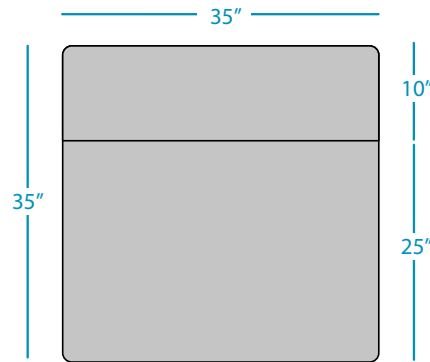

MAINSTAY

SECTIONAL MIDDLE

SPECIFICATIONS

WEIGHT: 82 LBS

FEATURES

- Perfect for residential or commercial settings
- UV stable, moisture and mildew resistant
- Withstands outdoor environment without swelling, splintering, fading, or warping
- Base crafted of an extruded, high density polyethylene
- High quality cushions made of outdoor fabrics and EZ-Dri foam, allowing fast water drainage and air circulation
- Easy strap and buckle system for securing cushions
- Endless reconfiguration possibilities using interlocking system