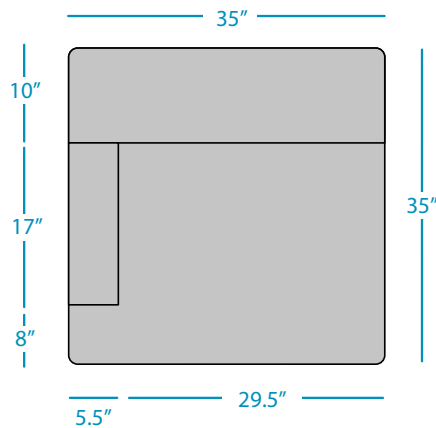

MAINSTAY

SECTIONAL RIGHT ARM

SPECIFICATIONS

WEIGHT: 82 LBS

FEATURES

- Perfect for residential or commercial settings
- UV stable, moisture and mildew resistant
- Withstands outdoor environment without swelling, splintering, fading, or warping
- Base crafted of an extruded, high density polyethylene
- High quality cushions made of outdoor fabrics and EZ-Dri foam, allowing fast water drainage and air circulation
- Easy strap and buckle system for securing cushions
- Endless reconfiguration possibilities using interlocking system