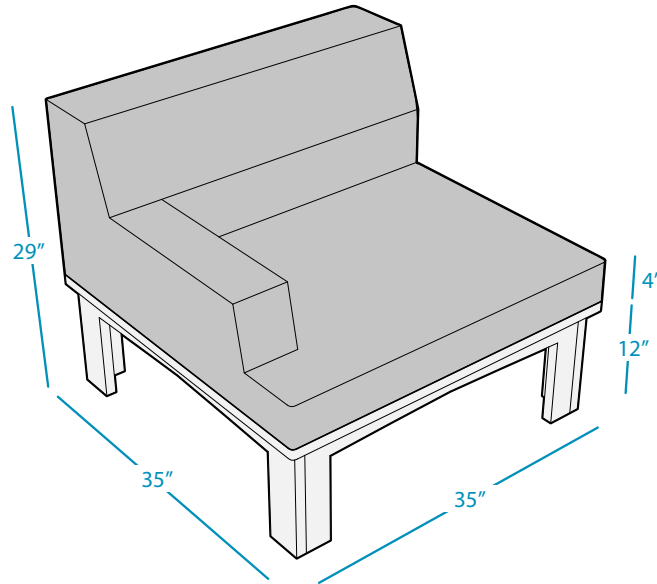

MAINSTAY

SECTIONAL RIGHT ARM

SPECIFICATIONS

WEIGHT: 82 LBS

FEATURES

- Perfect for residential or commercial settings
- UV stable, moisture and mildew resistant
- Withstands outdoor environment without swelling, splintering, fading, or warping
- Base crafted of an extruded, high density polyethylene
- High quality cushions made of outdoor fabrics and EZ-Dri foam, allowing fast water drainage and air circulation
- Easy strap and buckle system for securing cushions
- Endless reconfiguration possibilities using interlocking system