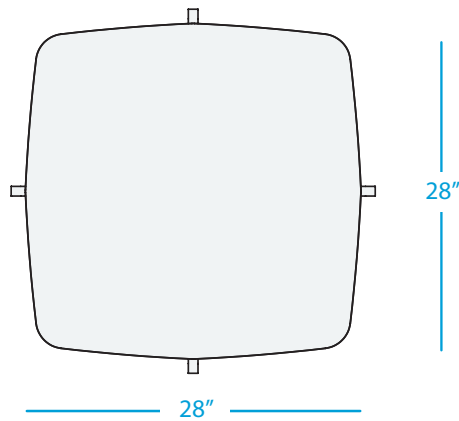

MAINSTAY

SQUARE BISTRO TABLE, 26"

SPECIFICATIONS

WEIGHT: 30 LBS

FEATURES

- Perfect for residential or commercial settings
- Crafted of an extruded, high density polyethylene
- UV stable, moisture and mildew resistant
- Withstands outdoor environment without swelling, splintering, fading, or warping
- Stainless steel hardware
- Seats up to 2
- Some assembly required

AVAILABLE COLORS

MAINSTAY

SQUARE BISTRO TABLE, 30"

SPECIFICATIONS

WEIGHT: 36 LBS

FEATURES

- Perfect for residential or commercial settings
- Crafted of an extruded, high density polyethylene
- UV stable, moisture and mildew resistant
- Withstands outdoor environment without swelling, splintering, fading, or warping
- Stainless steel hardware
- Seats up to 2
- Some assembly required