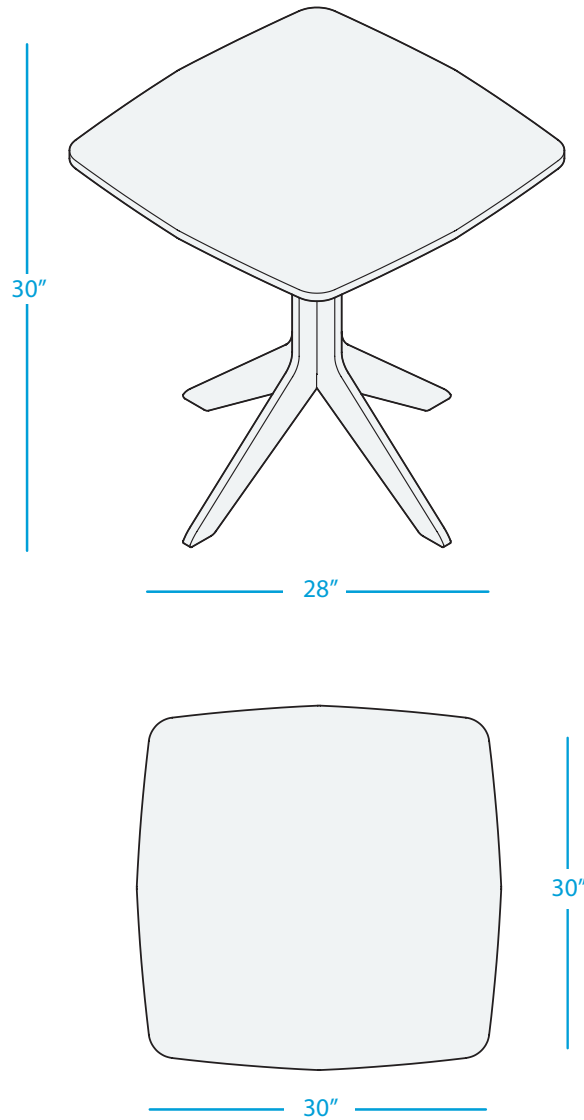

MAINSTAY

SQUARE BISTRO TABLE, 26"

SPECIFICATIONS

WEIGHT: 30 LBS

FEATURES

- Perfect for residential or commercial settings
- Crafted of an extruded, high density polyethylene
- UV stable, moisture and mildew resistant
- Withstands outdoor environment without swelling, splintering, fading, or warping
- Stainless steel hardware
- Seats up to 2
- Some assembly required

AVAILABLE COLORS

MAINSTAY

SQUARE BISTRO TABLE, 30"

SPECIFICATIONS

WEIGHT: 36 LBS

FEATURES

- Perfect for residential or commercial settings
- Crafted of an extruded, high density polyethylene
- UV stable, moisture and mildew resistant
- Withstands outdoor environment without swelling, splintering, fading, or warping
- Stainless steel hardware
- Seats up to 2
- Some assembly required