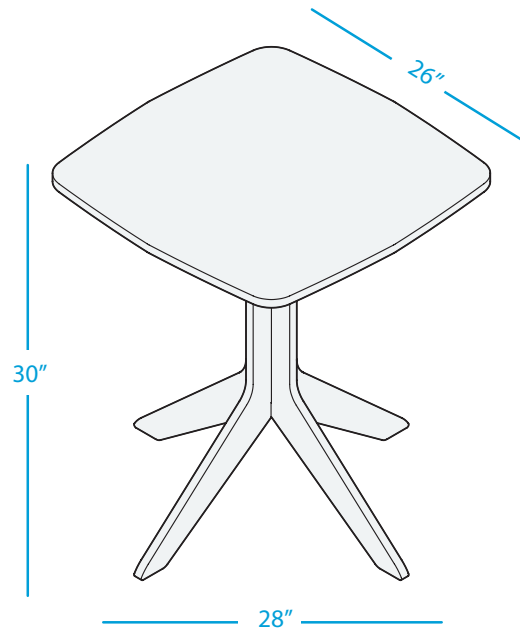

MAINSTAY

SQUARE BISTRO TABLE, 26"

SPECIFICATIONS

WEIGHT: 30 LBS

FEATURES

- Perfect for residential or commercial settings
- Crafted of an extruded, high density polyethylene
- UV stable, moisture and mildew resistant
- Withstands outdoor environment without swelling, splintering, fading, or warping
- Stainless steel hardware
- Seats up to 2
- Some assembly required

AVAILABLE COLORS

MAINSTAY

SQUARE BISTRO TABLE, 30"

SPECIFICATIONS

WEIGHT: 36 LBS

FEATURES

- Perfect for residential or commercial settings
- Crafted of an extruded, high density polyethylene
- UV stable, moisture and mildew resistant
- Withstands outdoor environment without swelling, splintering, fading, or warping
- Stainless steel hardware
- Seats up to 2
- Some assembly required