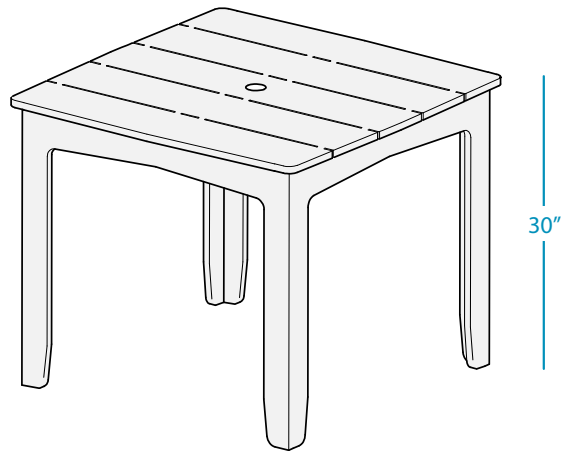

MAINSTAY

SQUARE DINING TABLE, 36"

SPECIFICATIONS

WEIGHT: 70 LBS

FEATURES

- Perfect for residential or commercial settings
- Crafted of an extruded, high density polyethylene
- UV stable, moisture and mildew resistant
- Withstands outdoor environment without swelling, splintering, fading, or warping
- Stainless steel hardware
- Seats up to 4
- Some assembly required

AVAILABLE COLORS

MAINSTAY

SQUARE DINING TABLE, 48"

SPECIFICATIONS

WEIGHT: 105 LBS

FEATURES

- Perfect for residential or commercial settings
- Crafted of an extruded, high density polyethylene
- UV stable, moisture and mildew resistant
- Withstands outdoor environment without swelling, splintering, fading, or warping
- Stainless steel hardware
- Seats up to 4
- Some assembly required

AVAILABLE COLORS

MAINSTAY

SQUARE DINING TABLE, 60"

SPECIFICATIONS

WEIGHT: 197 LBS

FEATURES

- Perfect for residential or commercial settings
- Crafted of an extruded, high density polyethylene
- UV stable, moisture and mildew resistant
- Withstands outdoor environment without swelling, splintering, fading, or warping
- Stainless steel hardware
- Seats up to 8
- Some assembly required