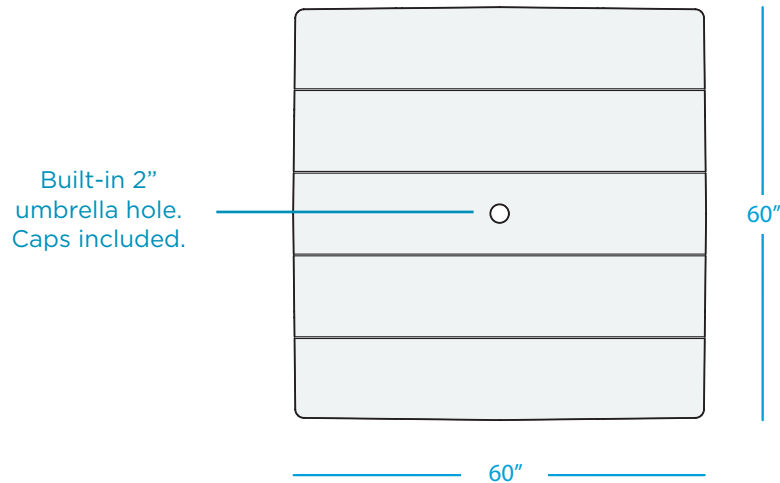

AVAILABLE COLORS

MAINSTAY

SQUARE DINING TABLE, 48"

SPECIFICATIONS

WEIGHT: 105 LBS

FEATURES

- Perfect for residential or commercial settings
- Crafted of an extruded, high density polyethylene
- UV stable, moisture and mildew resistant
- Withstands outdoor environment without swelling, splintering, fading, or warping
- Stainless steel hardware
- Seats up to 4
- Some assembly required

AVAILABLE COLORS

MAINSTAY

SQUARE DINING TABLE, 60"

SPECIFICATIONS

WEIGHT: 197 LBS

FEATURES

- Perfect for residential or commercial settings
- Crafted of an extruded, high density polyethylene
- UV stable, moisture and mildew resistant
- Withstands outdoor environment without swelling, splintering, fading, or warping
- Stainless steel hardware
- Seats up to 8
- Some assembly required