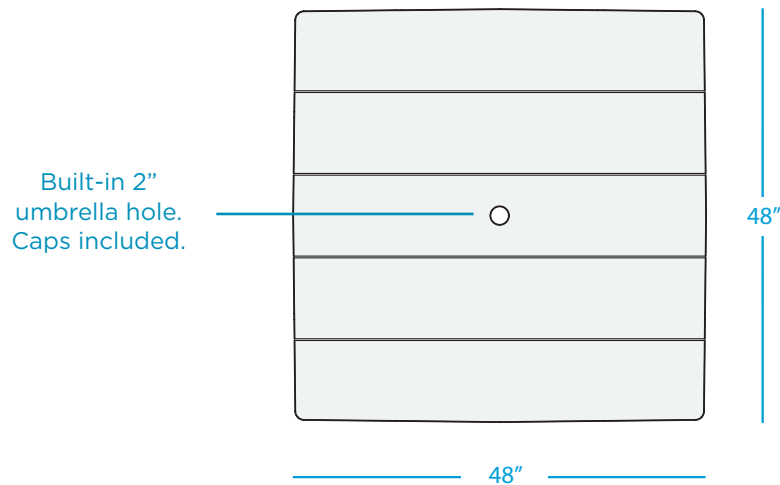

MAINSTAY

SQUARE DINING TABLE, 36"

SPECIFICATIONS

WEIGHT: 70 LBS

FEATURES

- Perfect for residential or commercial settings
- Crafted of an extruded, high density polyethylene
- UV stable, moisture and mildew resistant
- Withstands outdoor environment without swelling, splintering, fading, or warping
- Stainless steel hardware
- Seats up to 4
- Some assembly required

AVAILABLE COLORS

MAINSTAY

SQUARE DINING TABLE, 48"

SPECIFICATIONS

WEIGHT: 105 LBS

FEATURES

- Perfect for residential or commercial settings
- Crafted of an extruded, high density polyethylene
- UV stable, moisture and mildew resistant
- Withstands outdoor environment without swelling, splintering, fading, or warping
- Stainless steel hardware
- Seats up to 4
- Some assembly required

AVAILABLE COLORS

MAINSTAY

SQUARE DINING TABLE, 60"

SPECIFICATIONS

WEIGHT: 197 LBS

FEATURES

- Perfect for residential or commercial settings
- Crafted of an extruded, high density polyethylene
- UV stable, moisture and mildew resistant
- Withstands outdoor environment without swelling, splintering, fading, or warping
- Stainless steel hardware
- Seats up to 8
- Some assembly required