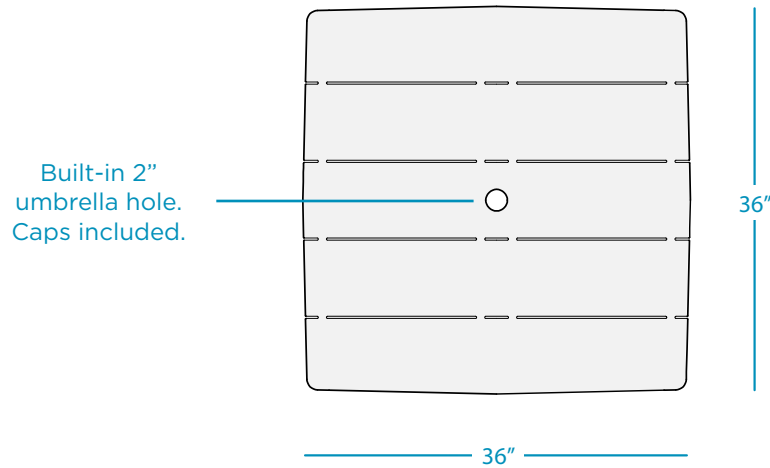

MAINSTAY

SQUARE DINING TABLE, 36"

SPECIFICATIONS

WEIGHT: 70 LBS

FEATURES

- Perfect for residential or commercial settings
- Crafted of an extruded, high density polyethylene
- UV stable, moisture and mildew resistant
- Withstands outdoor environment without swelling, splintering, fading, or warping
- Stainless steel hardware
- Seats up to 4
- Some assembly required

AVAILABLE COLORS

MAINSTAY

SQUARE DINING TABLE, 48"

SPECIFICATIONS

WEIGHT: 105 LBS

FEATURES

- Perfect for residential or commercial settings
- Crafted of an extruded, high density polyethylene
- UV stable, moisture and mildew resistant
- Withstands outdoor environment without swelling, splintering, fading, or warping
- Stainless steel hardware
- Seats up to 4
- Some assembly required

AVAILABLE COLORS

MAINSTAY

SQUARE DINING TABLE, 60"

SPECIFICATIONS

WEIGHT: 197 LBS

FEATURES

- Perfect for residential or commercial settings
- Crafted of an extruded, high density polyethylene
- UV stable, moisture and mildew resistant
- Withstands outdoor environment without swelling, splintering, fading, or warping
- Stainless steel hardware
- Seats up to 8
- Some assembly required