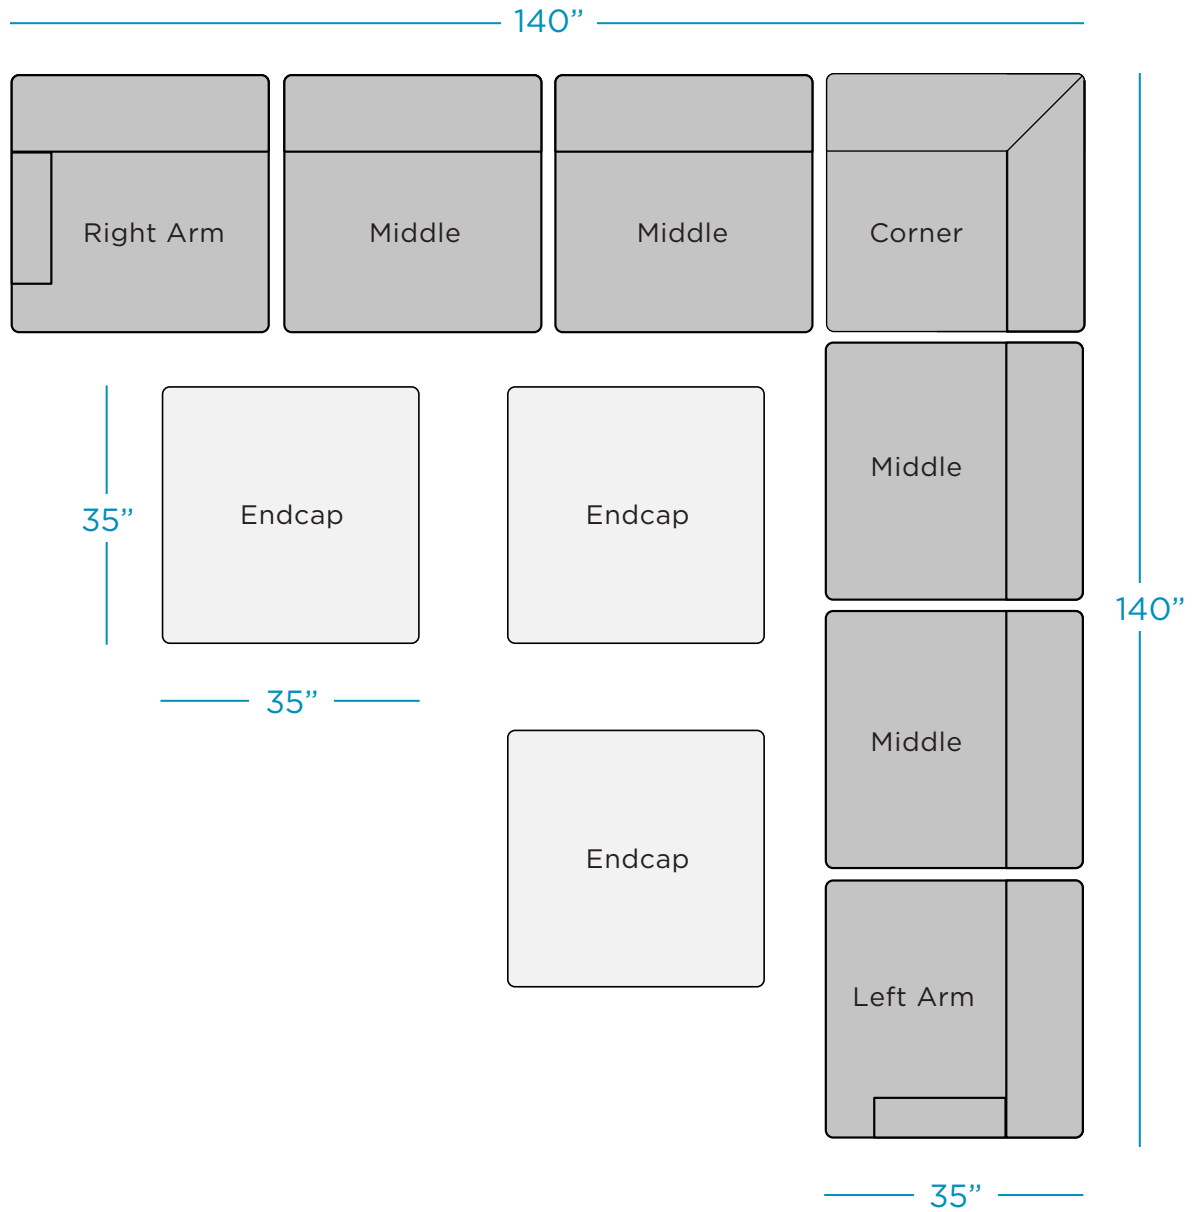

## SECTIONAL - 10 PIECE L-SHAPE

#### FEATURES

The 10 Piece L-Shape arrangement consists of the following:

- 1 Corner
- 1 Right Arm
- 4 Middles
- 3 Endcaps
- 1 Left Arm

See individual specifications by piece for further details.

Throw Pillows sold separately.