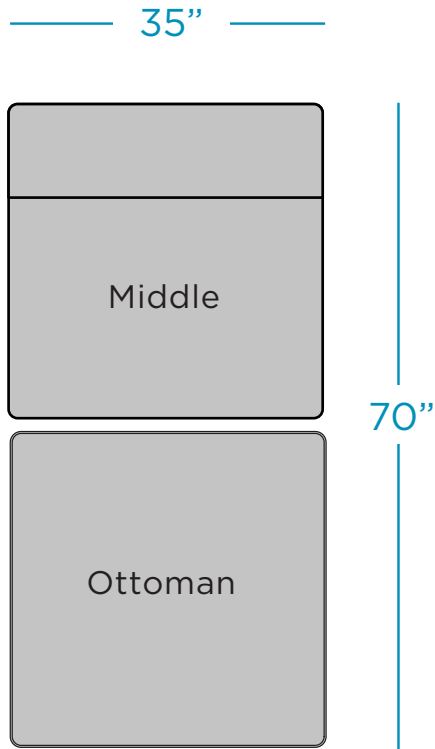

MAINSTAY

SECTIONAL - 2 PIECE SUN CHAIR

SPECIFICATIONS

FEATURES

The 2 Piece Sun Chair arrangement consists of the following:

- 1 Middle
- 1 Ottoman

See individual specifications by piece for further details.