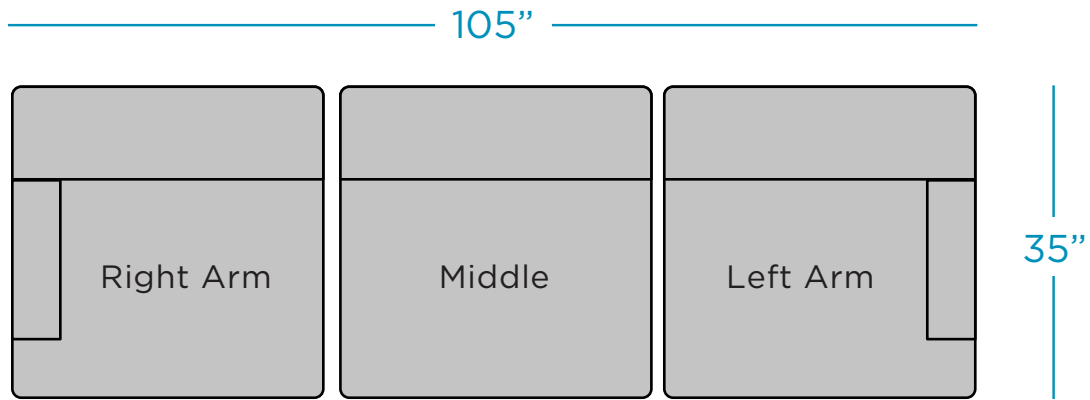

MAINSTAY

SECTIONAL - 3 PIECE SOFA

SPECIFICATIONS

FEATURES

The 3 Piece Sofa arrangement consists of the following:

- 1 Middle
- 1 Left Arm
- 1 Right Arm

See individual specifications by piece for further details.