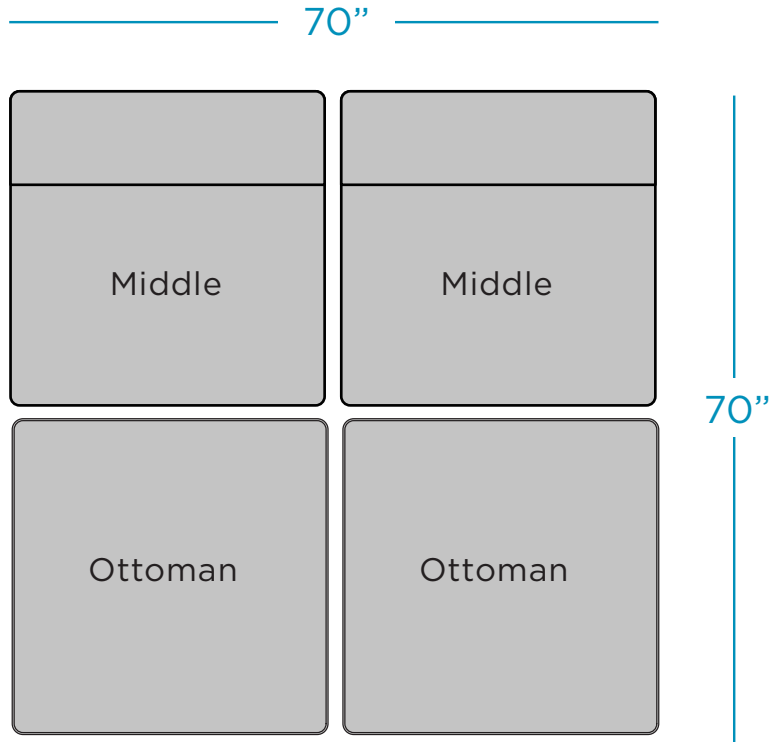

## SECTIONAL - 4 PIECE SUN CHAIR

#### FEATURES

The 4 Piece Sun Chair arrangement consists of the following:

- 2 Middles
- 2 Ottomans

See individual specifications by piece for further details.

Throw Pillows sold separately.