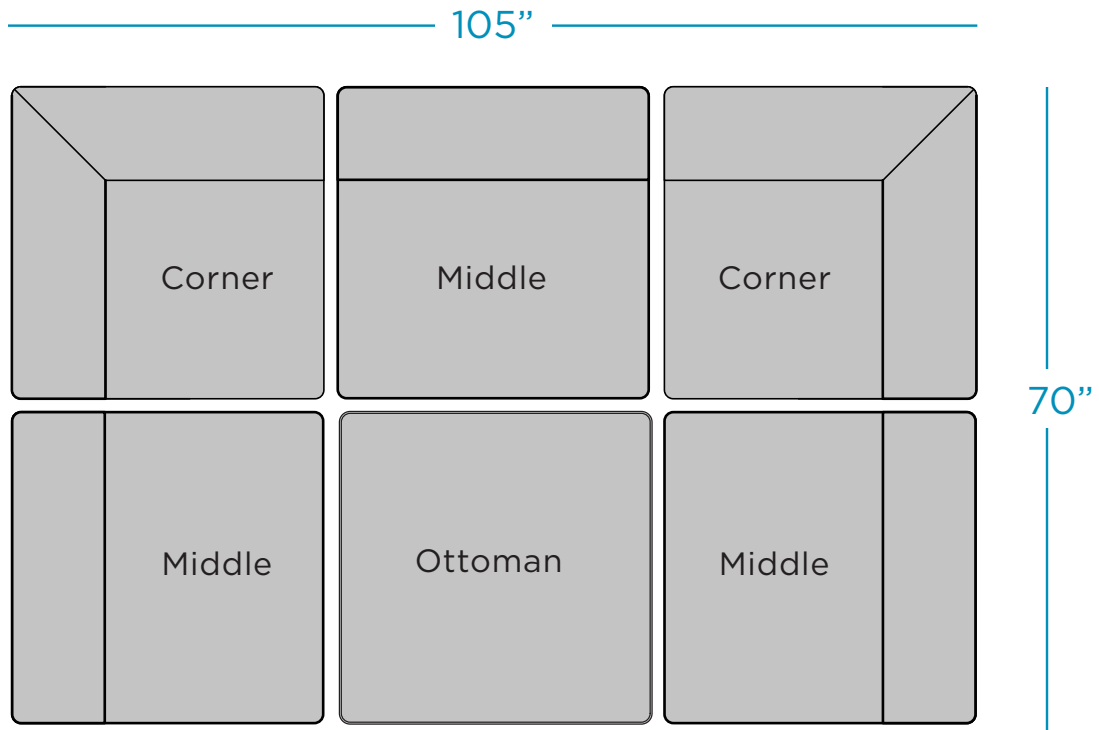

MAINSTAY

SECTIONAL - 6 PIECE U-SHAPE

SPECIFICATIONS

FEATURES

The 6 Piece U-Shape arrangement consists of the following:

- 2 Corners
- 3 Middles
- 1 Ottoman

See individual specifications by piece for further details.