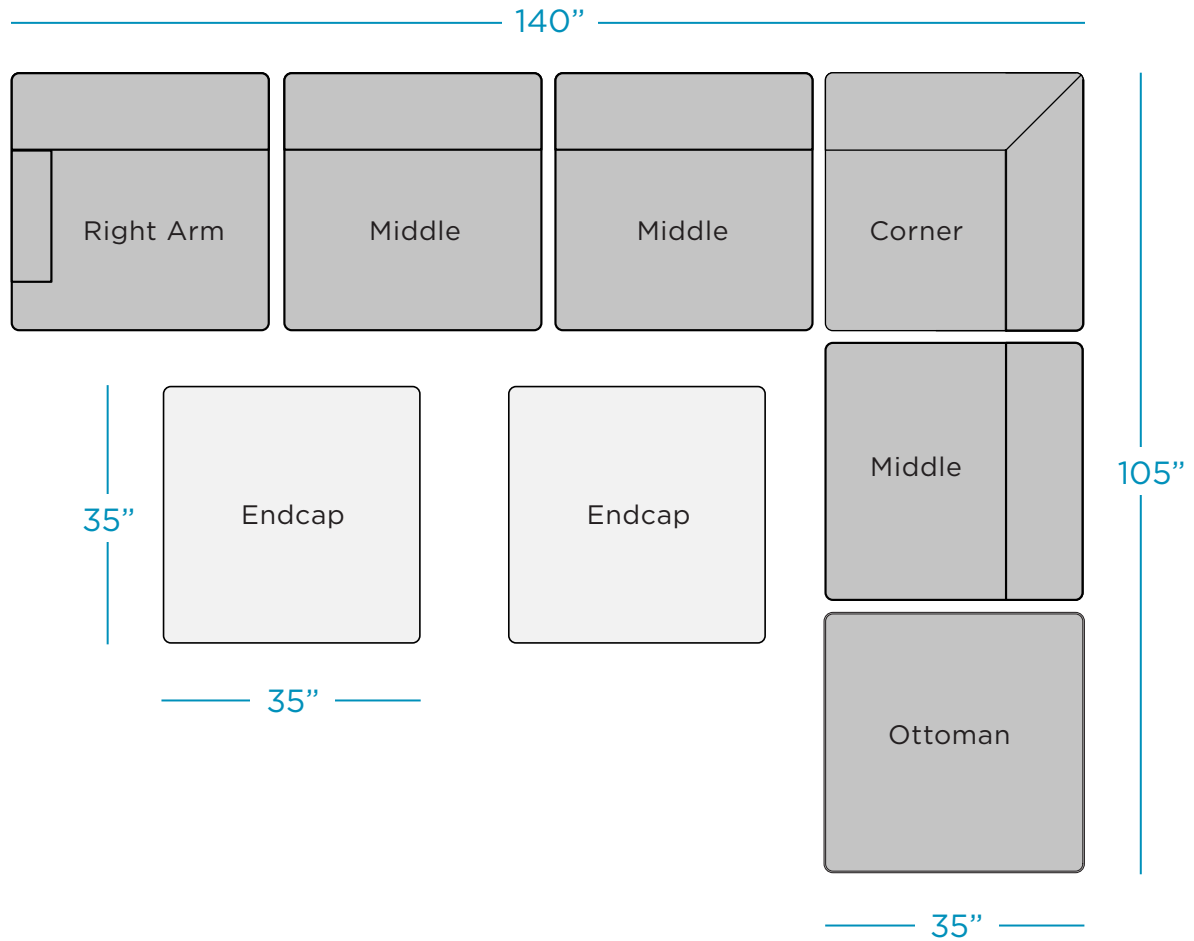

MAINSTAY

SECTIONAL - 8 PIECE L-SHAPE

SPECIFICATIONS

FEATURES

The 8 Piece L-Shape arrangement consists of the following:

- 1 Corner
- 1 Right Arm or Left Arm
- 3 Middles
- 2 Endcaps
- 1 Ottoman

See individual specifications by piece for further details.