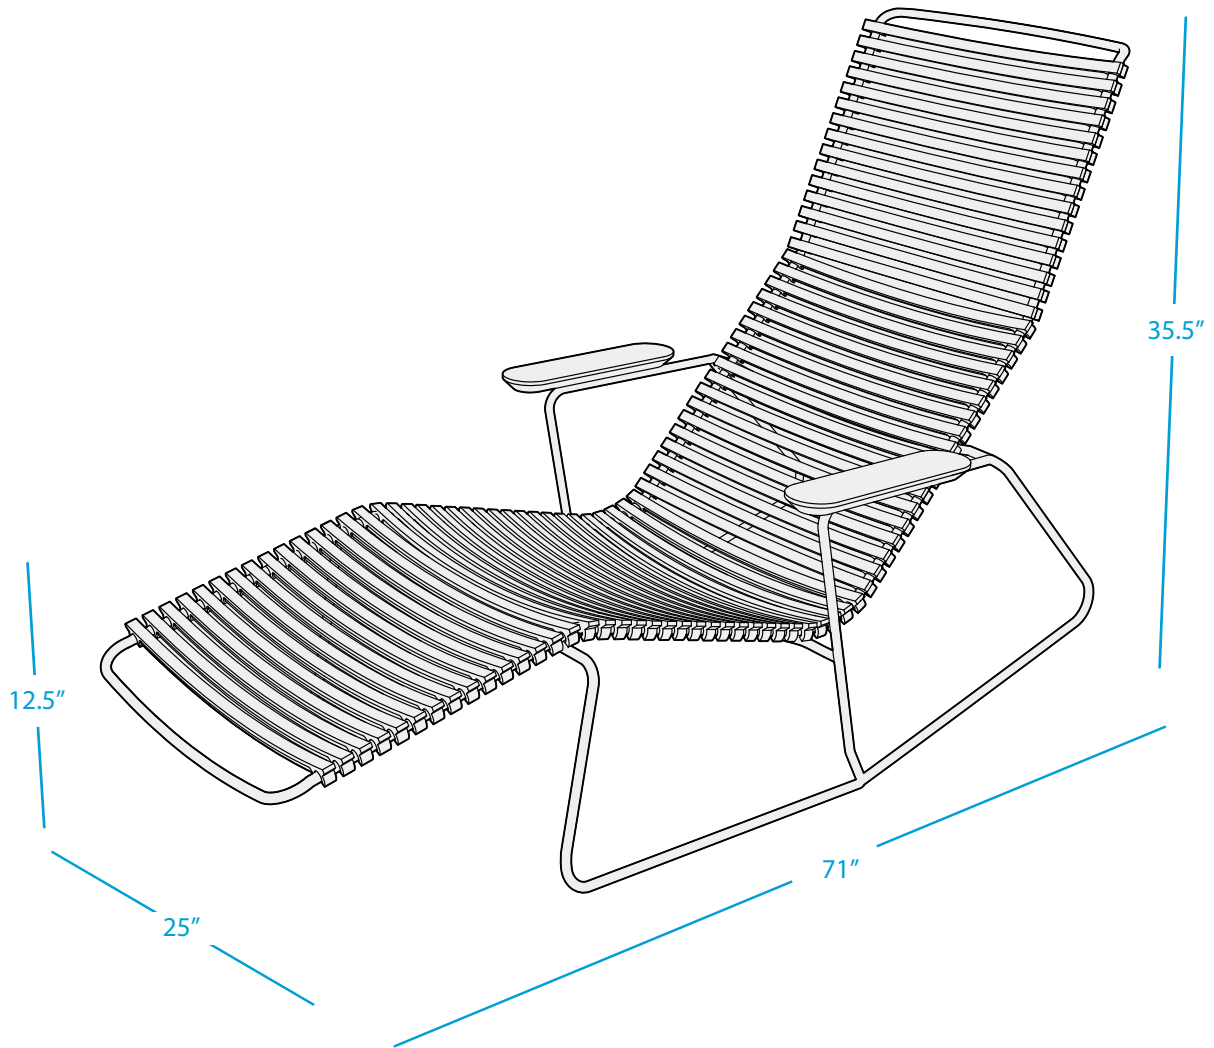

PLAYNK CHAISE

SPECIFICATIONS

WEIGHT: 30 LBS

FEATURES

- Perfect for residential or commercial settings
- Powder coated frame with bamboo armrests
- Slats made of outdoor, UV resistant resin
- Withstands outdoor environment without swelling, splintering, fading, or warping
- Hands free reclining system with 2 reclining positions
- Minimal assembly: simply attach the bamboo armrest plates

AVAILABLE COLORS