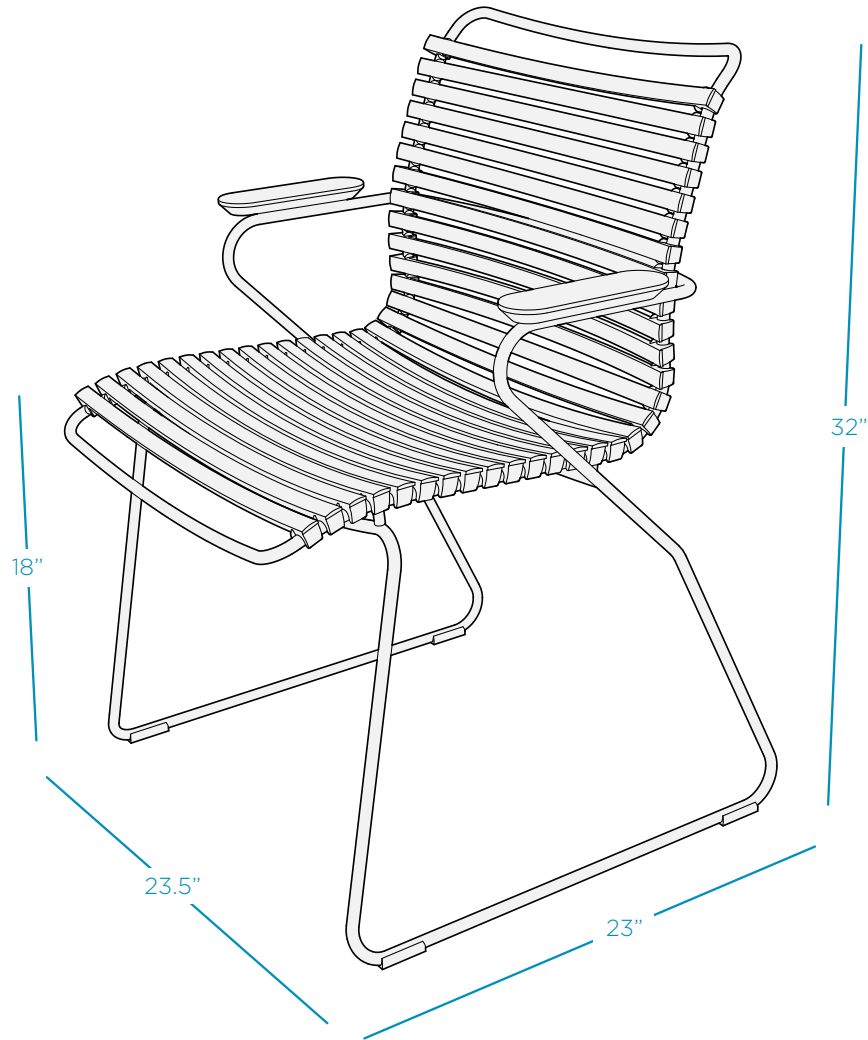

## DINING ARMCHAIR

### SPECIFICATIONS

WEIGHT: 18 LBS