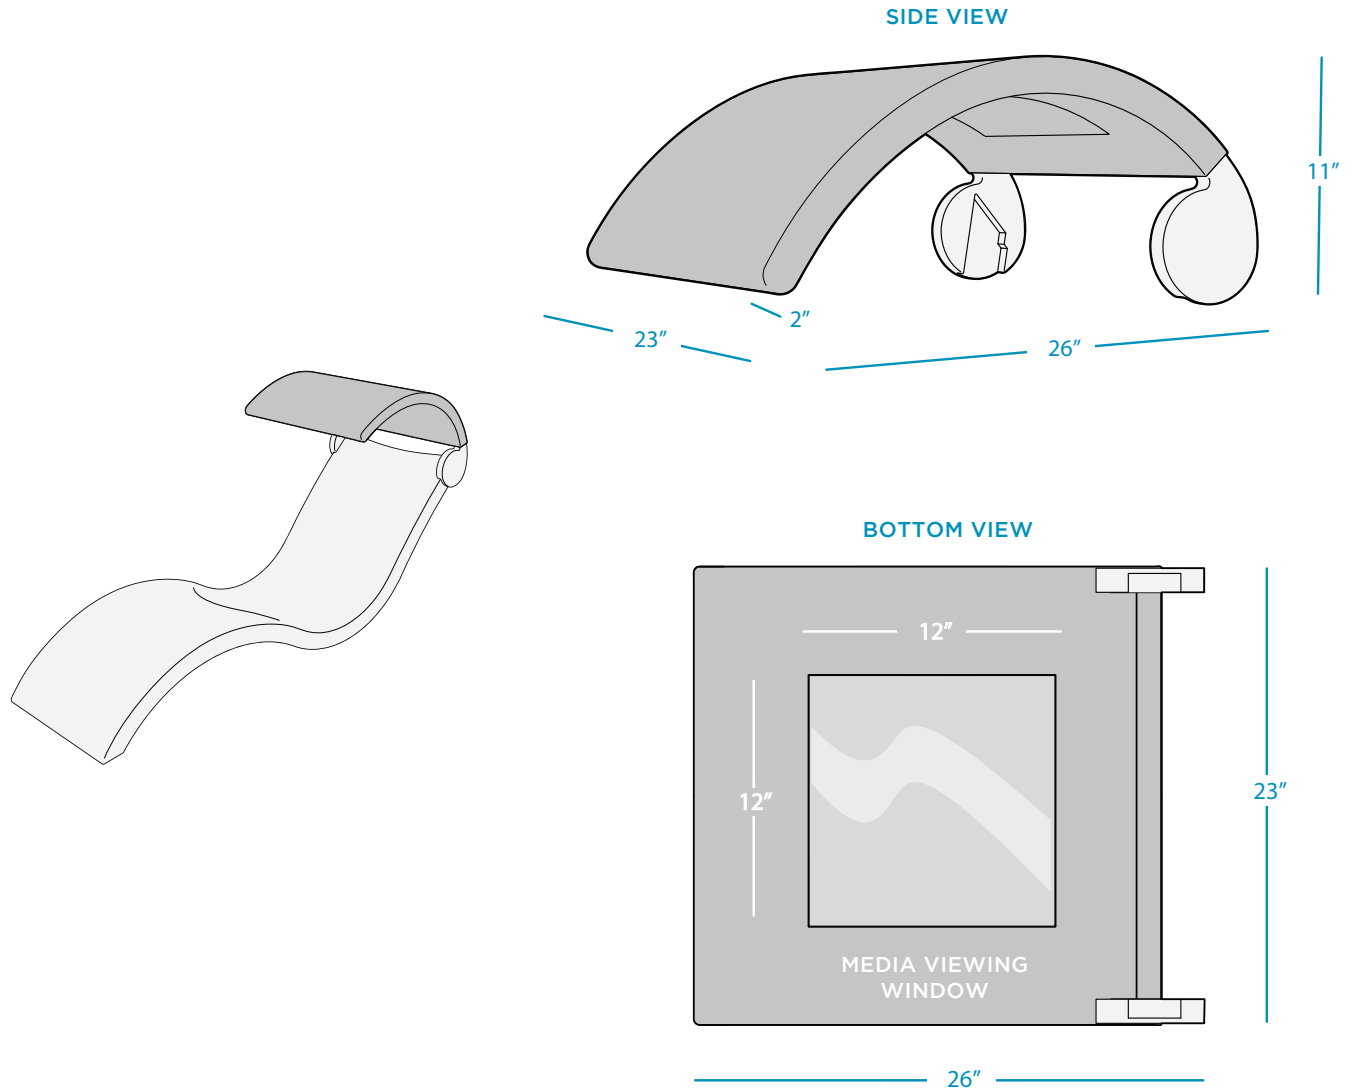

SIGNATURE

CHAISE SHADE

SPECIFICATIONS

WEIGHT: 7 LBS

FEATURES

- Designed for the Signature Chaise or Chaise Deep
- Perfect for residential or commercial use
- Built to withstand the sun, weather, and chemicals of any pool or outdoor environment
- Crafted of UV resistant materials and high quality, outdoor fabrics
- Easy slide on, slide off installation via interior grooves
- Touch screen compatible, media viewing window fits devices up to 11"
- Customize with optional embroidery