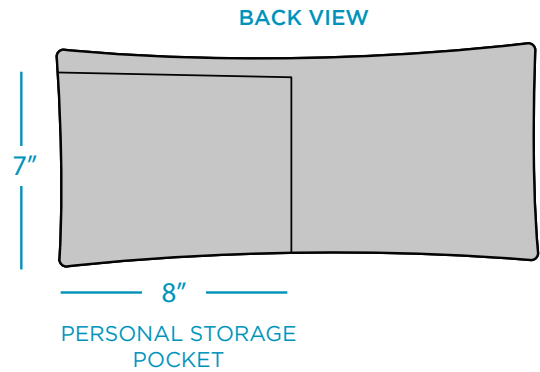

SIGNATURE

CHAISE HEADREST PILLOW

SPECIFICATIONS

WEIGHT 1 LB

SIDE VIEW

FEATURES

- Designed for the Signature Chaise or Chaise Deep
- Perfect for residential or commercial use
- Crafted out of high-quality, outdoor fabrics and EZ-Dri foam core, allowing fast water draining and air circulation
- Fade and mold resistant
- Easy strap on and Velcro attachment
- Built-in pocket for cell phone, tablet, or personal belongings
- Customize with optional embroidery