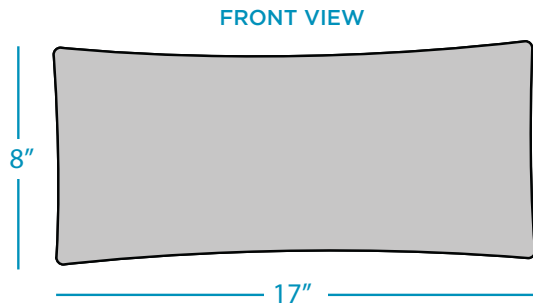

SIGNATURE

CHAISE HEADREST PILLOW

SPECIFICATIONS

WEIGHT 1 LB

SIDE VIEW

FEATURES

- Designed for the Signature Chaise or Chaise Deep
- Perfect for residential or commercial use
- Crafted out of high-quality, outdoor fabrics and EZ-Dri foam core, allowing fast water draining and air circulation
- Fade and mold resistant
- Easy strap on and Velcro attachment
- Built-in pocket for cell phone, tablet, or personal belongings
- Customize with optional embroidery