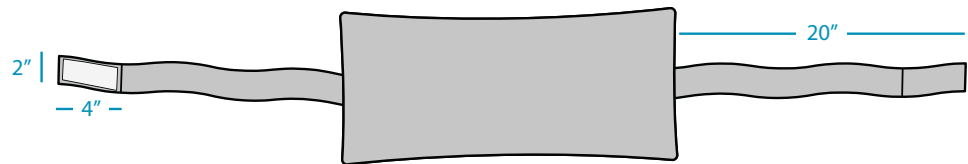

SIGNATURE

CHAISE HEADREST PILLOW

SPECIFICATIONS

WEIGHT 1 LB

SIDE VIEW

FEATURES

- Designed for the Signature Chaise or Chaise Deep
- Perfect for residential or commercial use
- Crafted out of high-quality, outdoor fabrics and EZ-Dri foam core, allowing fast water draining and air circulation
- Fade and mold resistant
- Easy strap on and Velcro attachment
- Built-in pocket for cell phone, tablet, or personal belongings
- Customize with optional embroidery

AVAILABLE FABRICS

Available in marine or sling grade fabric. See website or catalog for details.

- COM available. Requires .5 yards per pillow.