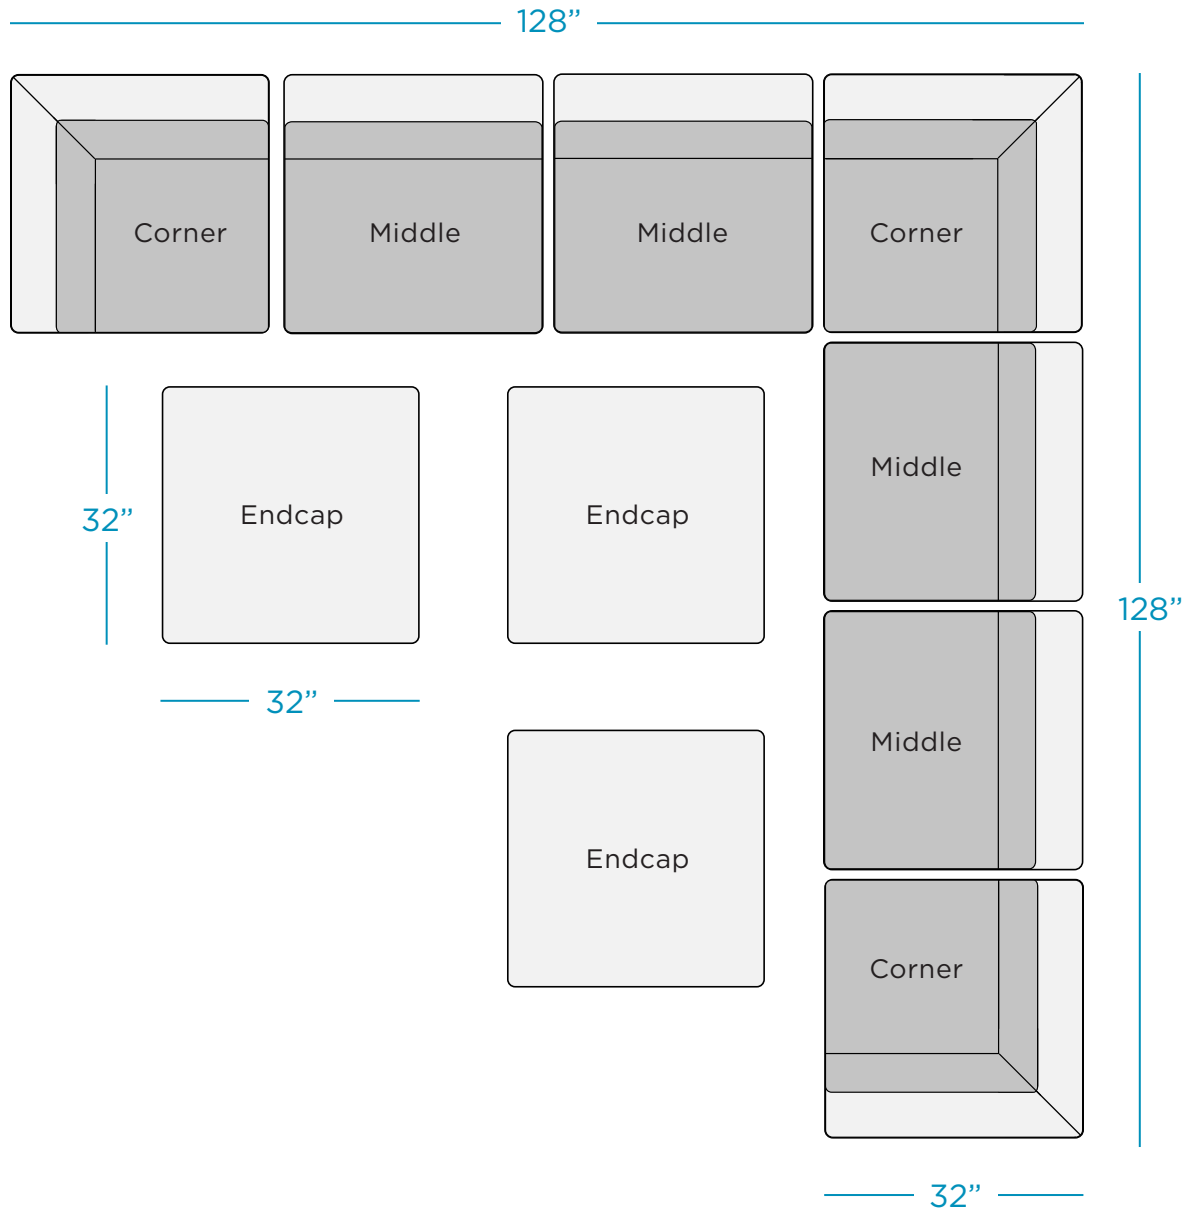

SIGNATURE

SECTIONAL - 10 PIECE L-SHAPE

SPECIFICATIONS

FEATURES

The 10 Piece L-Shape arrangement consists of the following:

- 3 Corners
- 4 Middles
- 3 Endcaps

See individual specifications by piece for further details.