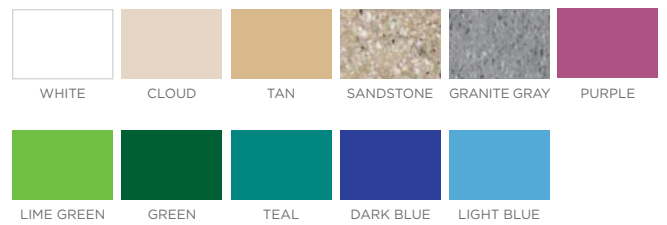

SIGNATURE

SECTIONAL - 10 PIECE L-SHAPE

SPECIFICATIONS

FEATURES

The 10 Piece L-Shape arrangement consists of the following:

- 3 Corners
- 4 Middles
- 3 Endcaps

See individual specifications by piece for further details.

Throw Pillows sold separately.

AVAILABLE RESIN COLORS

Available Fabric Colors in marine or sling grade fabric. See website or catalog for details.