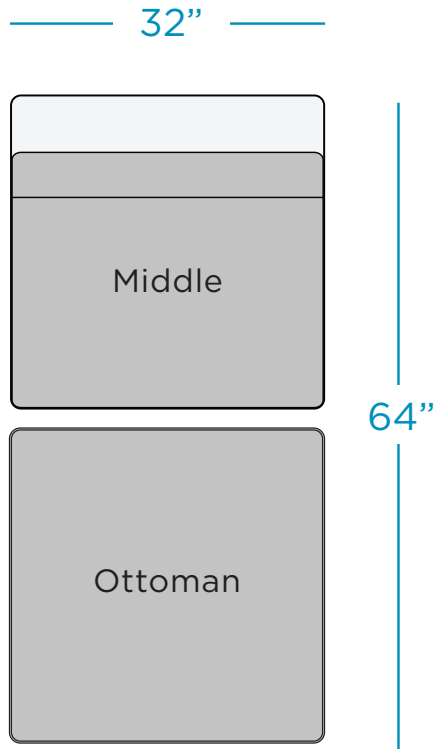

SIGNATURE

SECTIONAL - 2 PIECE SUN CHAIR

SPECIFICATIONS

FEATURES

The 2 Piece Sun Chair arrangement consists of the following:

- 1 Middle
- 1 Ottoman

See individual specifications by piece for further details.