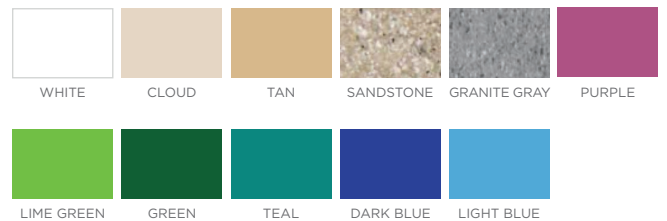

SIGNATURE

SECTIONAL - 2 PIECE SUN CHAIR

SPECIFICATIONS

FEATURES

The 2 Piece Sun Chair arrangement consists of the following:

- 1 Middle
- 1 Ottoman

See individual specifications by piece for further details.

Throw Pillows sold separately.

AVAILABLE RESIN COLORS

Available Fabric Colors in marine or sling grade fabric. See website or catalog for details.