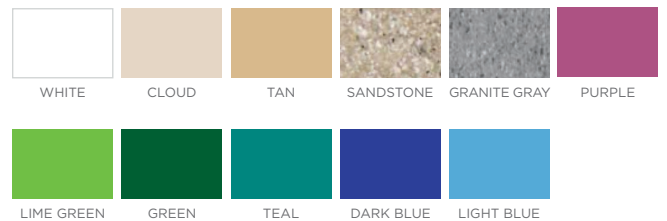

SIGNATURE

SECTIONAL - 4 PIECE DIAMOND

SPECIFICATIONS

FEATURES

The 4 Piece Diamond arrangement consists of the following:

- 1 Corner
- 2 Middles
- 1 Endcap

See individual specifications by piece for further details.

Throw Pillows sold separately.

AVAILABLE RESIN COLORS

Available Fabric Colors in marine or sling grade fabric. See website or catalog for details.