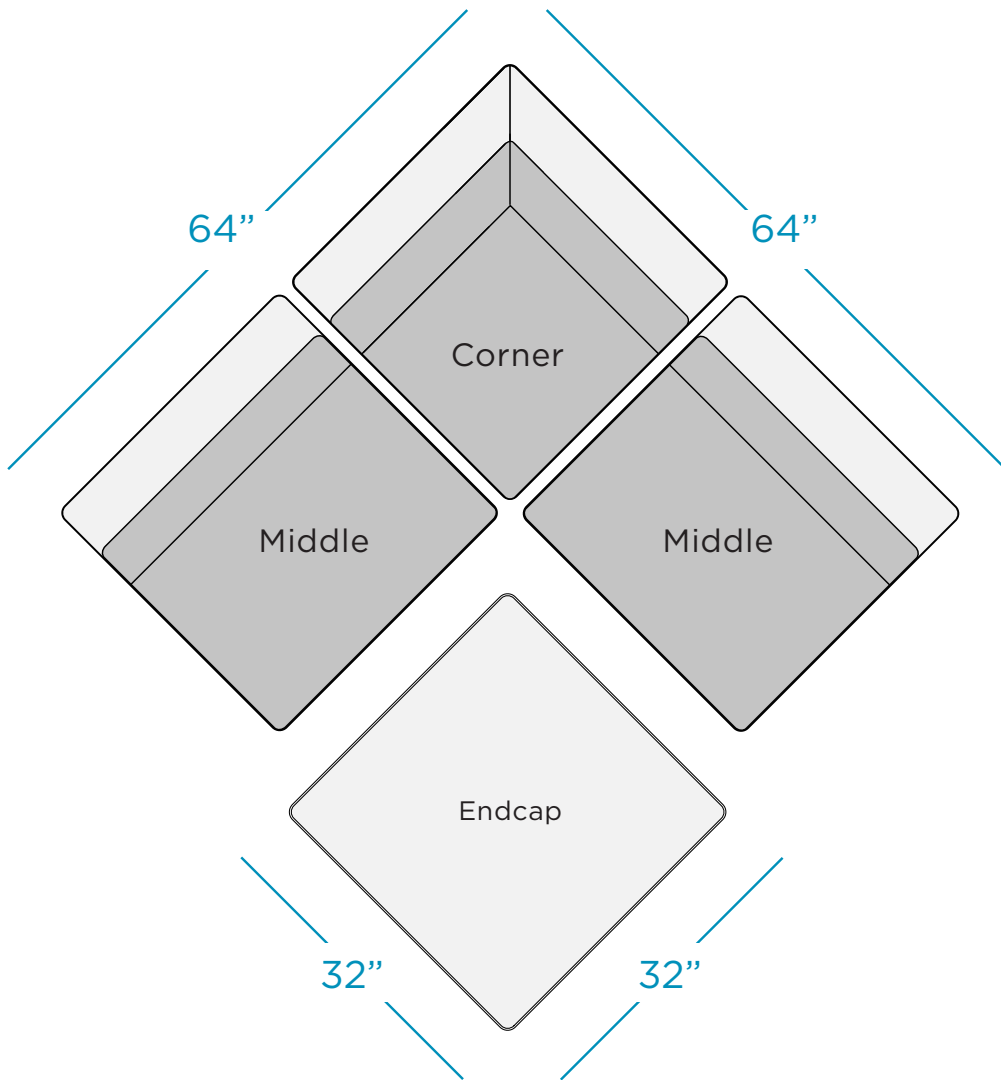

SIGNATURE

SECTIONAL - 4 PIECE DIAMOND

SPECIFICATIONS

FEATURES

The 4 Piece Diamond arrangement consists of the following:

- 1 Corner
- 2 Middles
- 1 Endcap

See individual specifications by piece for further details.