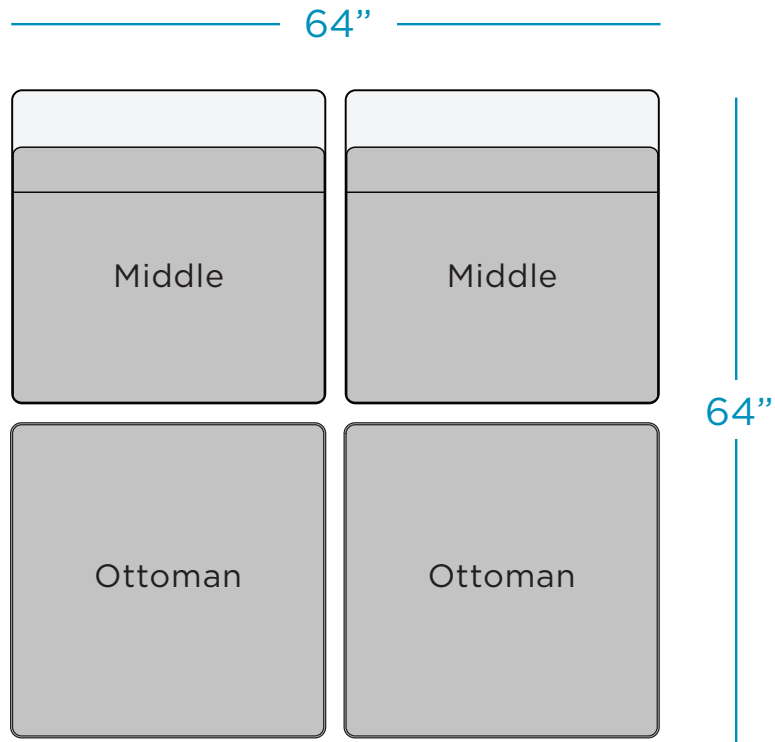

## SECTIONAL - 4 PIECE SUN CHAIR

#### FEATURES

The 4 Piece Sun Chair arrangement consists of the following:

- 2 Middles
- 2 Ottomans

See individual specifications by piece for further details.

Throw Pillows sold separately.