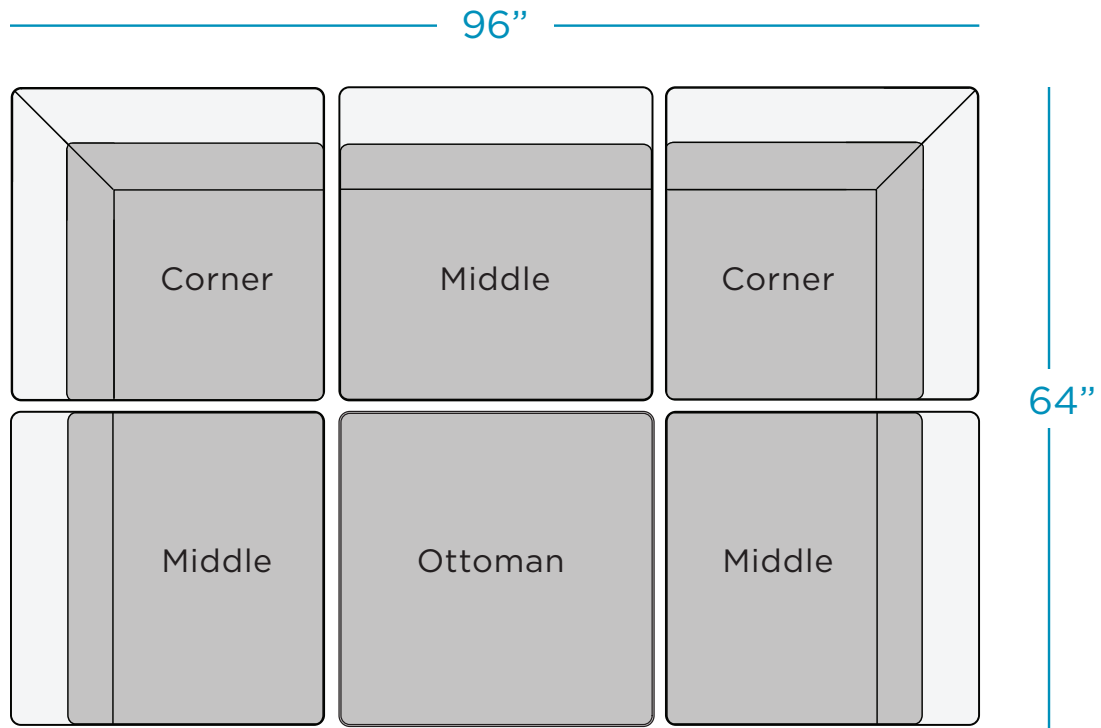

SIGNATURE

SECTIONAL - 6 PIECE U-SHAPE

SPECIFICATIONS

FEATURES

The 6 Piece U-Shape arrangement consists of the following:

- 2 Corners
- 3 Middles
- 1 Ottoman

See individual specifications by piece for further details.