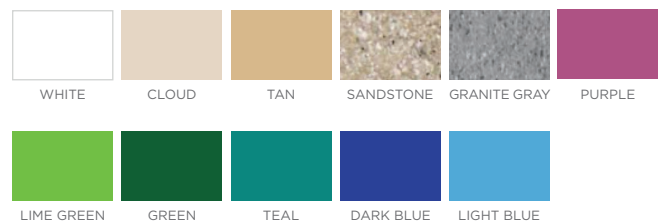

SIGNATURE

SECTIONAL - 6 PIECE U-SHAPE

SPECIFICATIONS

FEATURES

The 6 Piece U-Shape arrangement consists of the following:

- 2 Corners
- 3 Middles
- 1 Ottoman

See individual specifications by piece for further details.

Throw Pillows sold separately.

AVAILABLE RESIN COLORS

Available Fabric Colors in marine or sling grade fabric. See website or catalog for details.