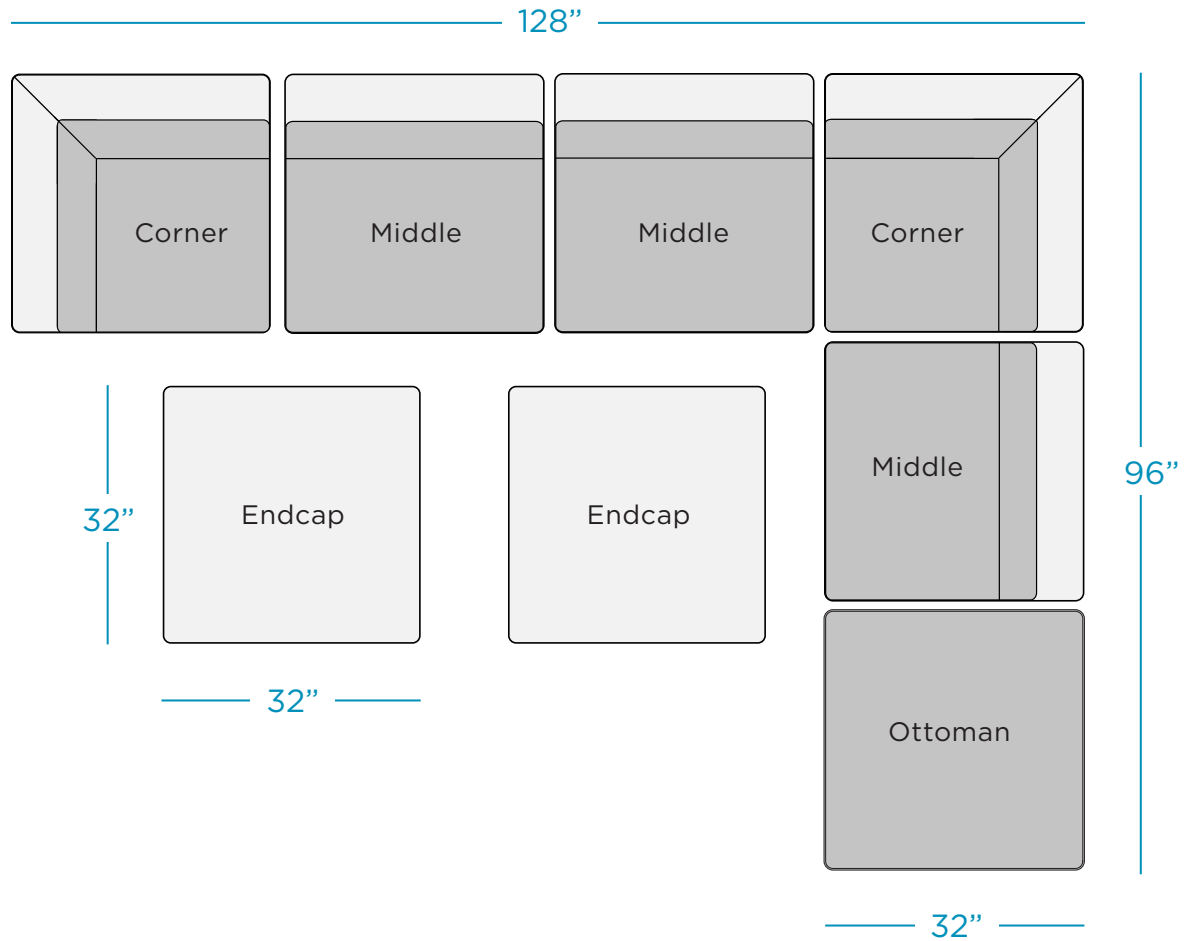

SIGNATURE

SECTIONAL - 8 PIECE L-SHAPE

SPECIFICATIONS

FEATURES

The 8 Piece L-Shape arrangement consists of the following:

- 2 Corners
- 3 Middles
- 2 Endcaps
- 1 Ottoman

See individual specifications by piece for further details.