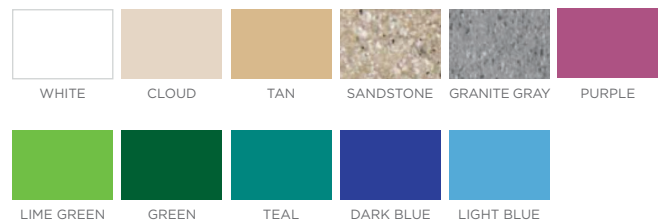

SIGNATURE

SECTIONAL - 8 PIECE L-SHAPE

SPECIFICATIONS

FEATURES

The 8 Piece L-Shape arrangement consists of the following:

- 2 Corners
- 3 Middles
- 2 Endcaps
- 1 Ottoman

See individual specifications by piece for further details.

Throw Pillows sold separately.

AVAILABLE RESIN COLORS

Available Fabric Colors in marine or sling grade fabric. See website or catalog for details.