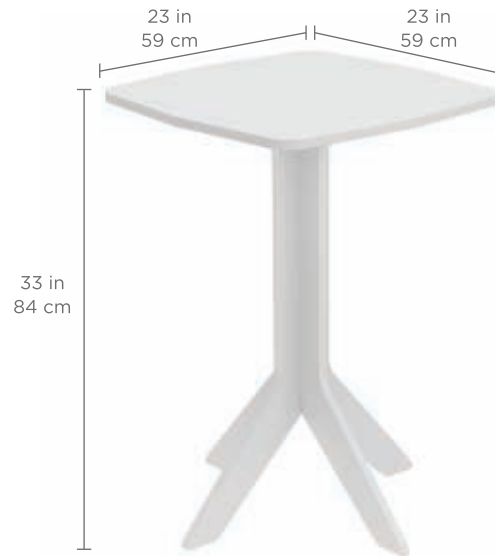

## SQUARE SIDE TABLE TALL

### SPECIFICATIONS

Overall Length: 23 in | 59 cm

Overall Width: 23 in | 59 cm

Overall Height: 33 in | 84 cm

Weight: 25 lbs | 11 kg