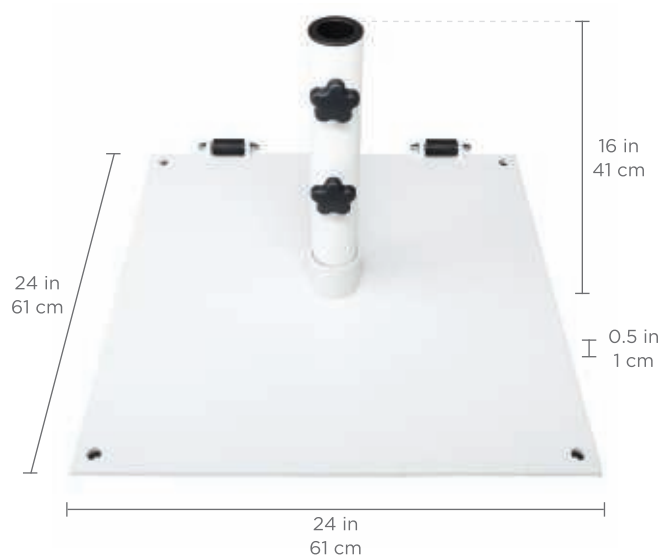

UMBRELLAS

STEEL PLATE BASE

FEATURES

- Perfect for residential and commercial use
- Designed for deck use
- Pairs with classic, center pole umbrellas with a 1.5 in | 4 cm pole diameter
- Removable stem
- Fixed wheels for ease of mobility available on 75 lbs base only
- Four powder-coat color options

SPECIFICATIONS

Overall Length: 24 in | 61 cm

Overall Width: 24 in | 61 cm

Base Height: 0.5 in | 1 cm

Stem Height: 16 in | 41 cm

Pole Diameter: 1.5 in | 4 cm

Weight: 75 lbs | 34 kg

RECOMMENDED CANOPY SIZES

● **TABLE USE:** Indicates the base is suitable for use beneath a table. It is not recommended as a free-standing base option.

● **FREE-STANDING:** Indicates the base is recommended as a free-standing option, but also suitable for use beneath a table if the table provides enough clearance to safely sit above the base on a flat surface. 18" stems should always be used when in this application.

SPECIFICATIONS

Overall Length: 20 in | 51 cm

Overall Width: 20 in | 51 cm

Base Height: 0.5 in | 1 cm

Stem Height: 10 in | 25 cm

Pole Diameter: 1.5 in | 4 cm

Weight: 50 lbs | 23 kg

RECOMMENDED CANOPY SIZES