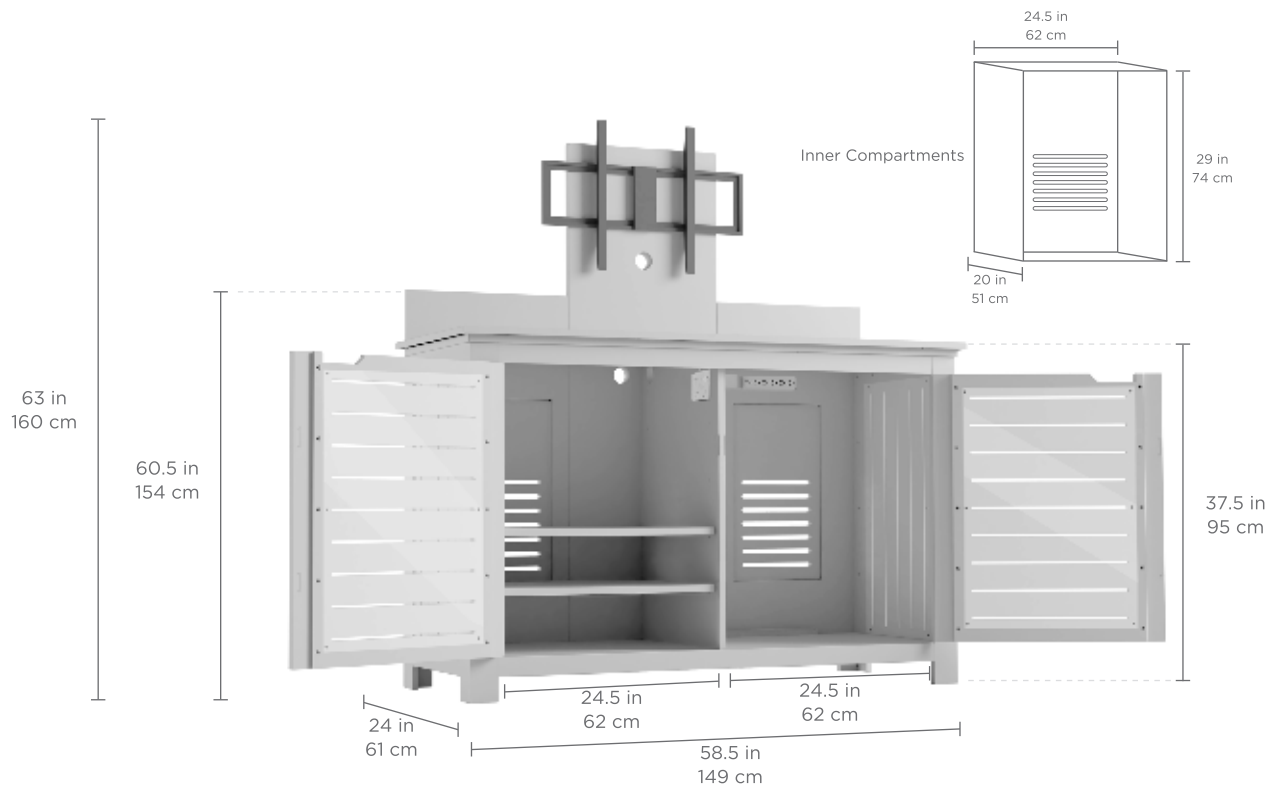

MAINSTAY

BAR CREDENZA

FEATURES

- Built-in slots to reduce trapped moisture
- Routed grips for easy cabinet access
- Wireless phone charger for a quick boost
- Ample storage to tuck valuables away
- Comes standard with built-in TV support and bracket | Also available without
- Adjustable shelving
- Cord access holes for easy cord management
- Multiple electrical and USB outlet options to accommodate outdoor appliances, phone, etc.
- Mini-fridge included with purchase
- No assembly required
- Available in multiple colors

SPECIFICATIONS

Overall Length: 58.5 in | 149 cm
 Overall Width: 24 in | 61 cm
 Overall Height With TV Mount: 63 in | 160 cm
 Overall Height Without TV Mount: 60.5 in | 154 cm
 Counter Height: 37.5 in | 95 cm
 Left Compartment Length: 24.5 in | 62 cm
 Left Compartment Width: 20 in | 51 cm
 Left Compartment Height: 29 in | 74 cm

Right Compartment Length: 24.5 in | 62 cm
 Right Compartment Width: 20 in | 51 cm
 Right Compartment Height: 29 in | 74 cm
 Weight With TV Mount: 360 lbs | 163 kg
 Weight Without TV Mount: 354 lbs | 161 kg
 Optimal TV Size: 50 in | 127 cm
 Maximum TV Size: 55 in | 140 cm