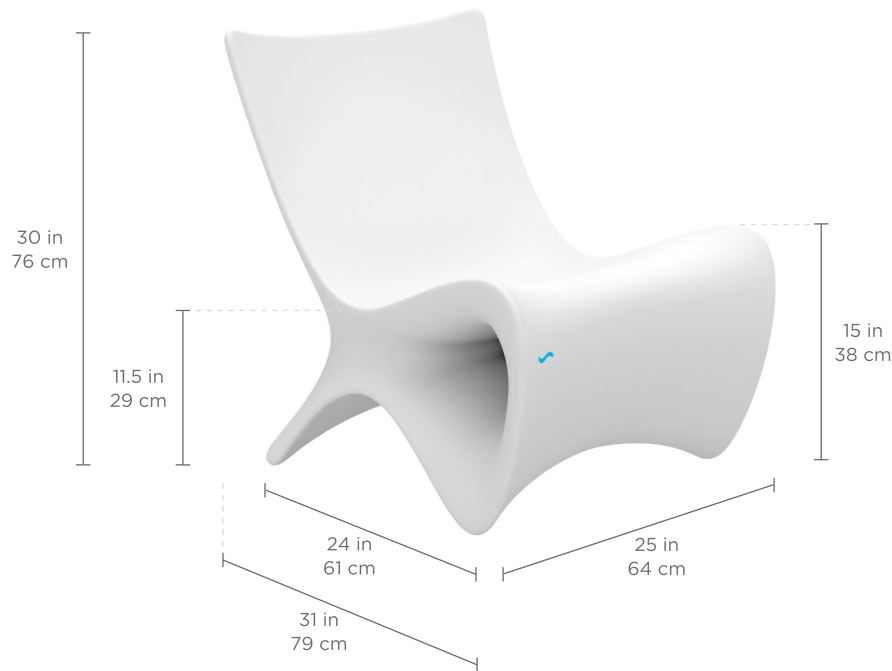

## CHAIR

---

## FEATURES

- Designed for up to 12 in | 30 cm of water or on-deck
- Perfect for residential or commercial settings
- Built to withstand sun, weather, and chemicals of any pool or outdoor environment
- Compatible with all pool types, including vinyl
- Crafted of a high-quality, UV16 rated resin, color stabilized for up to 16,000 hours of direct sunlight
- Easy set up via threaded plug system
- Rear handle for easy mobility and headrest attachment
- Advanced ergonomics and lumbar support
- Easy to clean and maintain
- Elevated seat height for dry in-pool seating
- No assembly required
- Available in multiple colors

## SPECIFICATIONS

Overall Length: 31 in | 79 cm  
Overall Width: 25 in | 64 cm  
Overall Height: 30 in | 76 cm  
Footprint Length: 24 in | 61 cm

Seat Height: 11.5 in | 29 cm  
Knee Height: 15 in | 38 cm  
Water Depth: Designed for up to 12 in | 30 cm of water  
Weight Empty: 28 lbs | 13 kg  
Weight Full: 161 lbs | 73 kg

## WATER DEPTH

- Designed for water depths of up to 12 in | 30 cm
- Product may drift, float, or bob in the drift zone
- To learn more about water depth, visit [ledgeloungers.com/faqs](https://ledgeloungers.com/faqs)