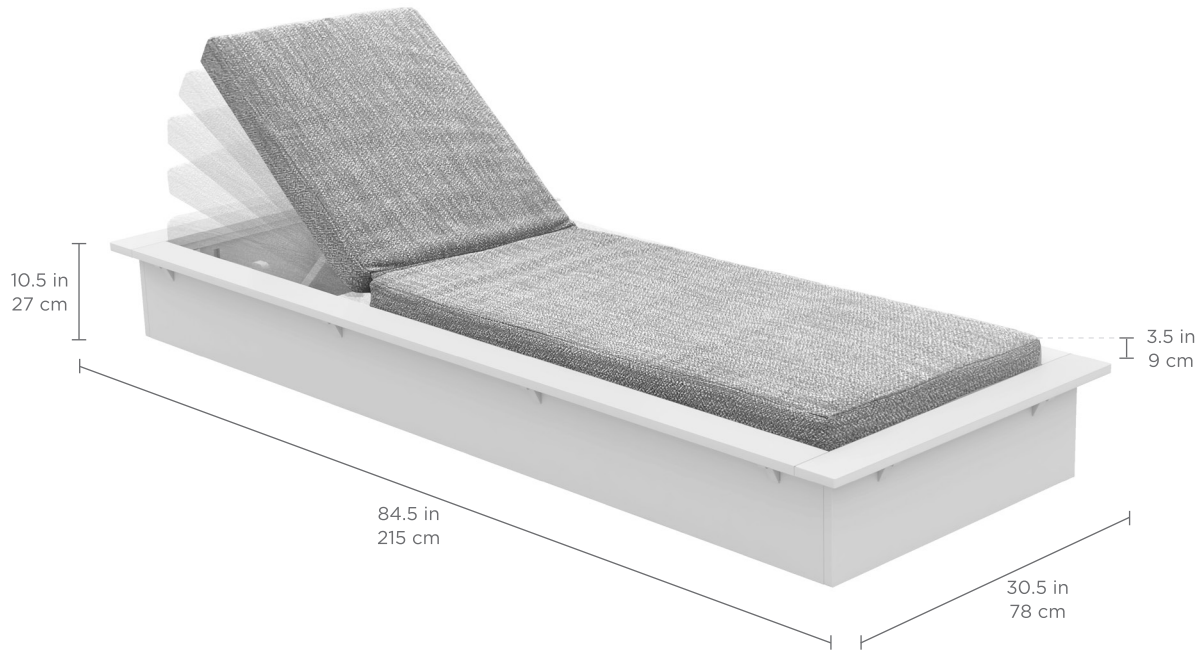

ECHO

CHAISE

FEATURES

- Perfect for residential or commercial settings
- Designed for on-deck use
- Crafted of an extruded, high-density polyethylene
- UV stable, moisture and mildew resistant
- Withstands outdoor environment without swelling, splintering, fading, or warping
- High-quality cushion made of marine, furniture or sling-grade fabrics and EZ Dri foam
- Cushions secured by strap and buckle system
- Stainless steel hardware
- 5 reclining positions
- No assembly required
- Available in multiple colors

SPECIFICATIONS

Overall Length: 84.5 in | 215 cm
Overall Width: 30.5 in | 78 cm
Overall Height: 10.5 in | 27 cm

Cushion Height: 3.5 in | 9 cm
Weight: 150 lbs | 68 kg