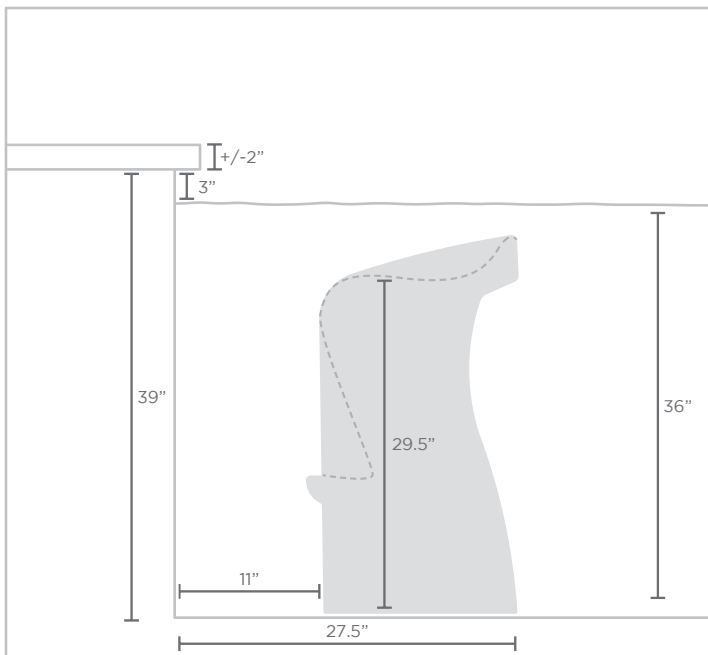

SPECIFICATIONS

Overall Length: 18.5 in | 47 cm
Overall Width: 18 in | 46 cm
Overall Height: 33 in | 84 cm

Seat Height: 29.5 in | 75 cm
Weight with Feet: 29 lbs | 13 kg
Weight without Feet: 17 lbs | 8 kg

SIGNATURE

BARSTOOL

WATER DEPTH

- The Signature Barstool works in any depth
- Can be repositioned as often as desired
- To learn more about water depth, visit ledgeloungers.com/faqs

LAYOUT SUGGESTIONS

- The guidelines below are suggested when using your pools ledge or coping with the Barstool

BARSTOOL FULLY SUBMERGED

SIGNATURE

BARSTOOL COUNTER HEIGHT

FEATURES

- Designed for in-pool or on-deck use
- Designed for 24-40 in | 61-102 cm water depths
- Perfect for residential or commercial settings
- Built to withstand sun, weather, and chemicals of any pool or outdoor environment
- Compatible with all pool types, including vinyl
- Crafted from a high-quality, UV20 rated resin, color stabilized for up to 20,000 hours of direct sunlight
- Easily adjustable feet for leveling on any surface
- No assembly required
- Available in multiple colors

SPECIFICATIONS

Overall Length: 18.5 in | 47 cm
Overall Width: 18 in | 46 cm
Overall Height: 21.5 in | 55 cm

Seat Height: 18 in | 46 cm
Weight with Feet: 23 lbs | 10 kg
Weight without Feet: 12 lbs | 5 kg