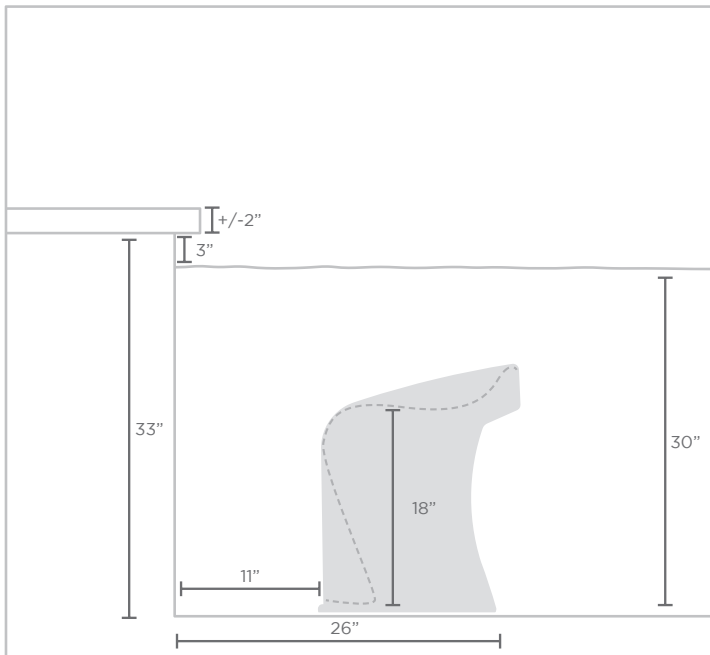

SPECIFICATIONS

Overall Length: 18.5 in | 47 cm
Overall Width: 18 in | 46 cm
Overall Height: 33 in | 84 cm

Seat Height: 29.5 in | 75 cm
Weight with Feet: 29 lbs | 13 kg
Weight without Feet: 17 lbs | 8 kg

SPECIFICATIONS

Overall Length: 18.5 in | 47 cm
Overall Width: 18 in | 46 cm
Overall Height: 21.5 in | 55 cm

Seat Height: 18 in | 46 cm
Weight with Feet: 23 lbs | 10 kg
Weight without Feet: 12 lbs | 5 kg

SIGNATURE

BARSTOOL COUNTER HEIGHT

WATER DEPTH

- The Signature Barstool Counter Height works in any depth
- Can be repositioned as often as desired
- To learn more about water depth, visit ledgeloungers.com/faqs

LAYOUT SUGGESTIONS

- The guidelines below are suggested when using your pools ledge or coping with the Barstool

BARSTOOL COUNTER HEIGHT FULLY SUBMERGED