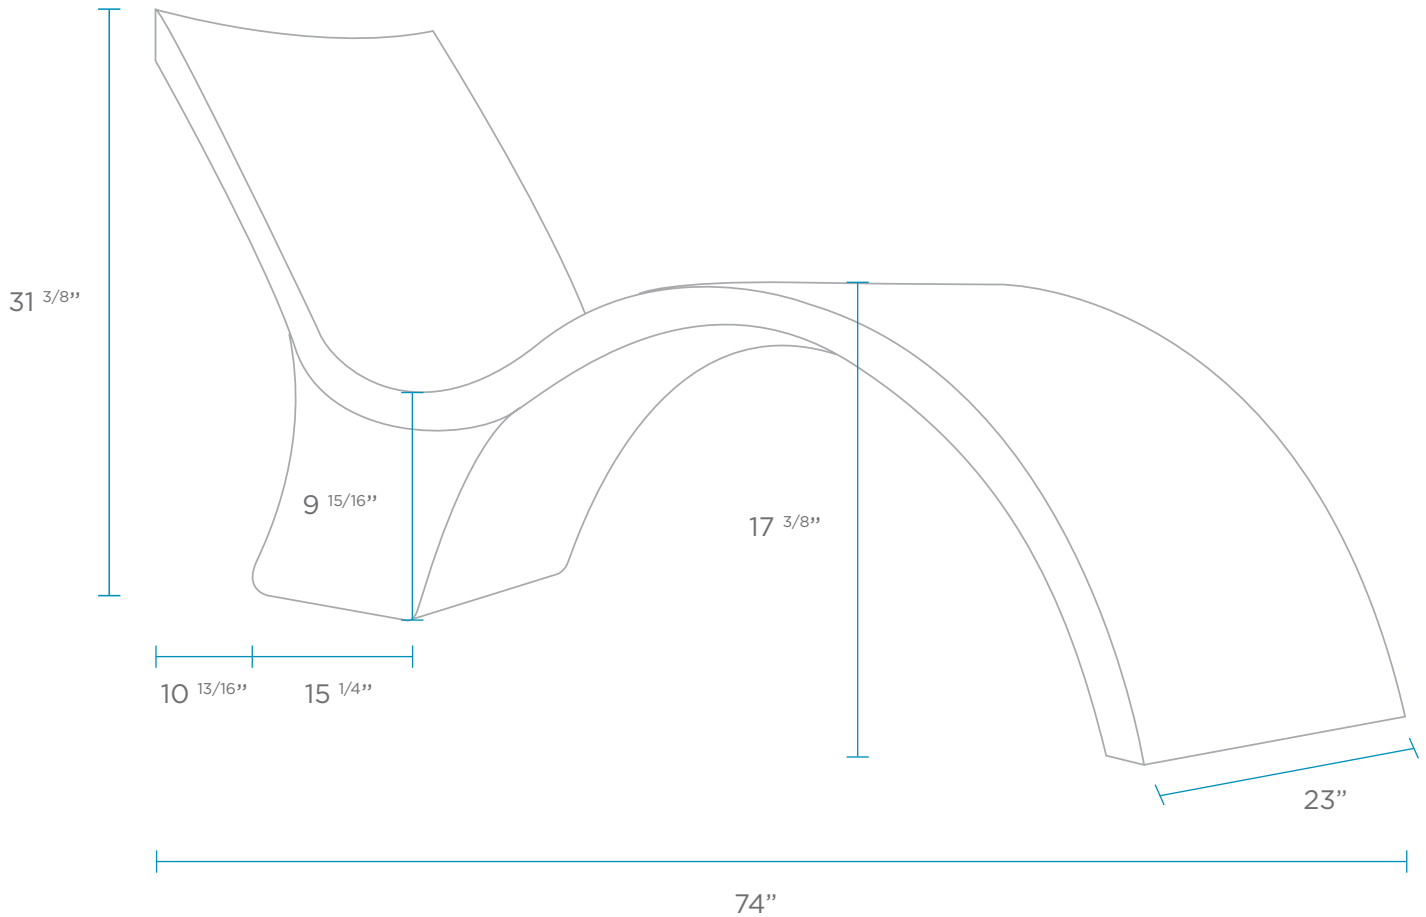

CHAISE DEEP SPECIFICATIONS

WEIGHT EMPTY: 60 LBS | WEIGHT FULL: 270 LBS
DESIGNED FOR UP TO 10-15" OF WATER OR ON DECK

FEATURES

- Designed for 10-15" of water or on deck
- Perfect for residential or commercial use
- Built to withstand sun, weather, and chemicals of any aquatic environment
- Compatible with all pool types, including vinyl
- Crafted of an ultra-strong, UV16 rated resin, color stabilized for up to 16,000 hours of direct sun
- Easy application via threaded plug system
- Contoured for comfort and features a sleek, eye catching design

AVAILABLE RESIN COLORS

Over 400 fabric options available. See website for details.